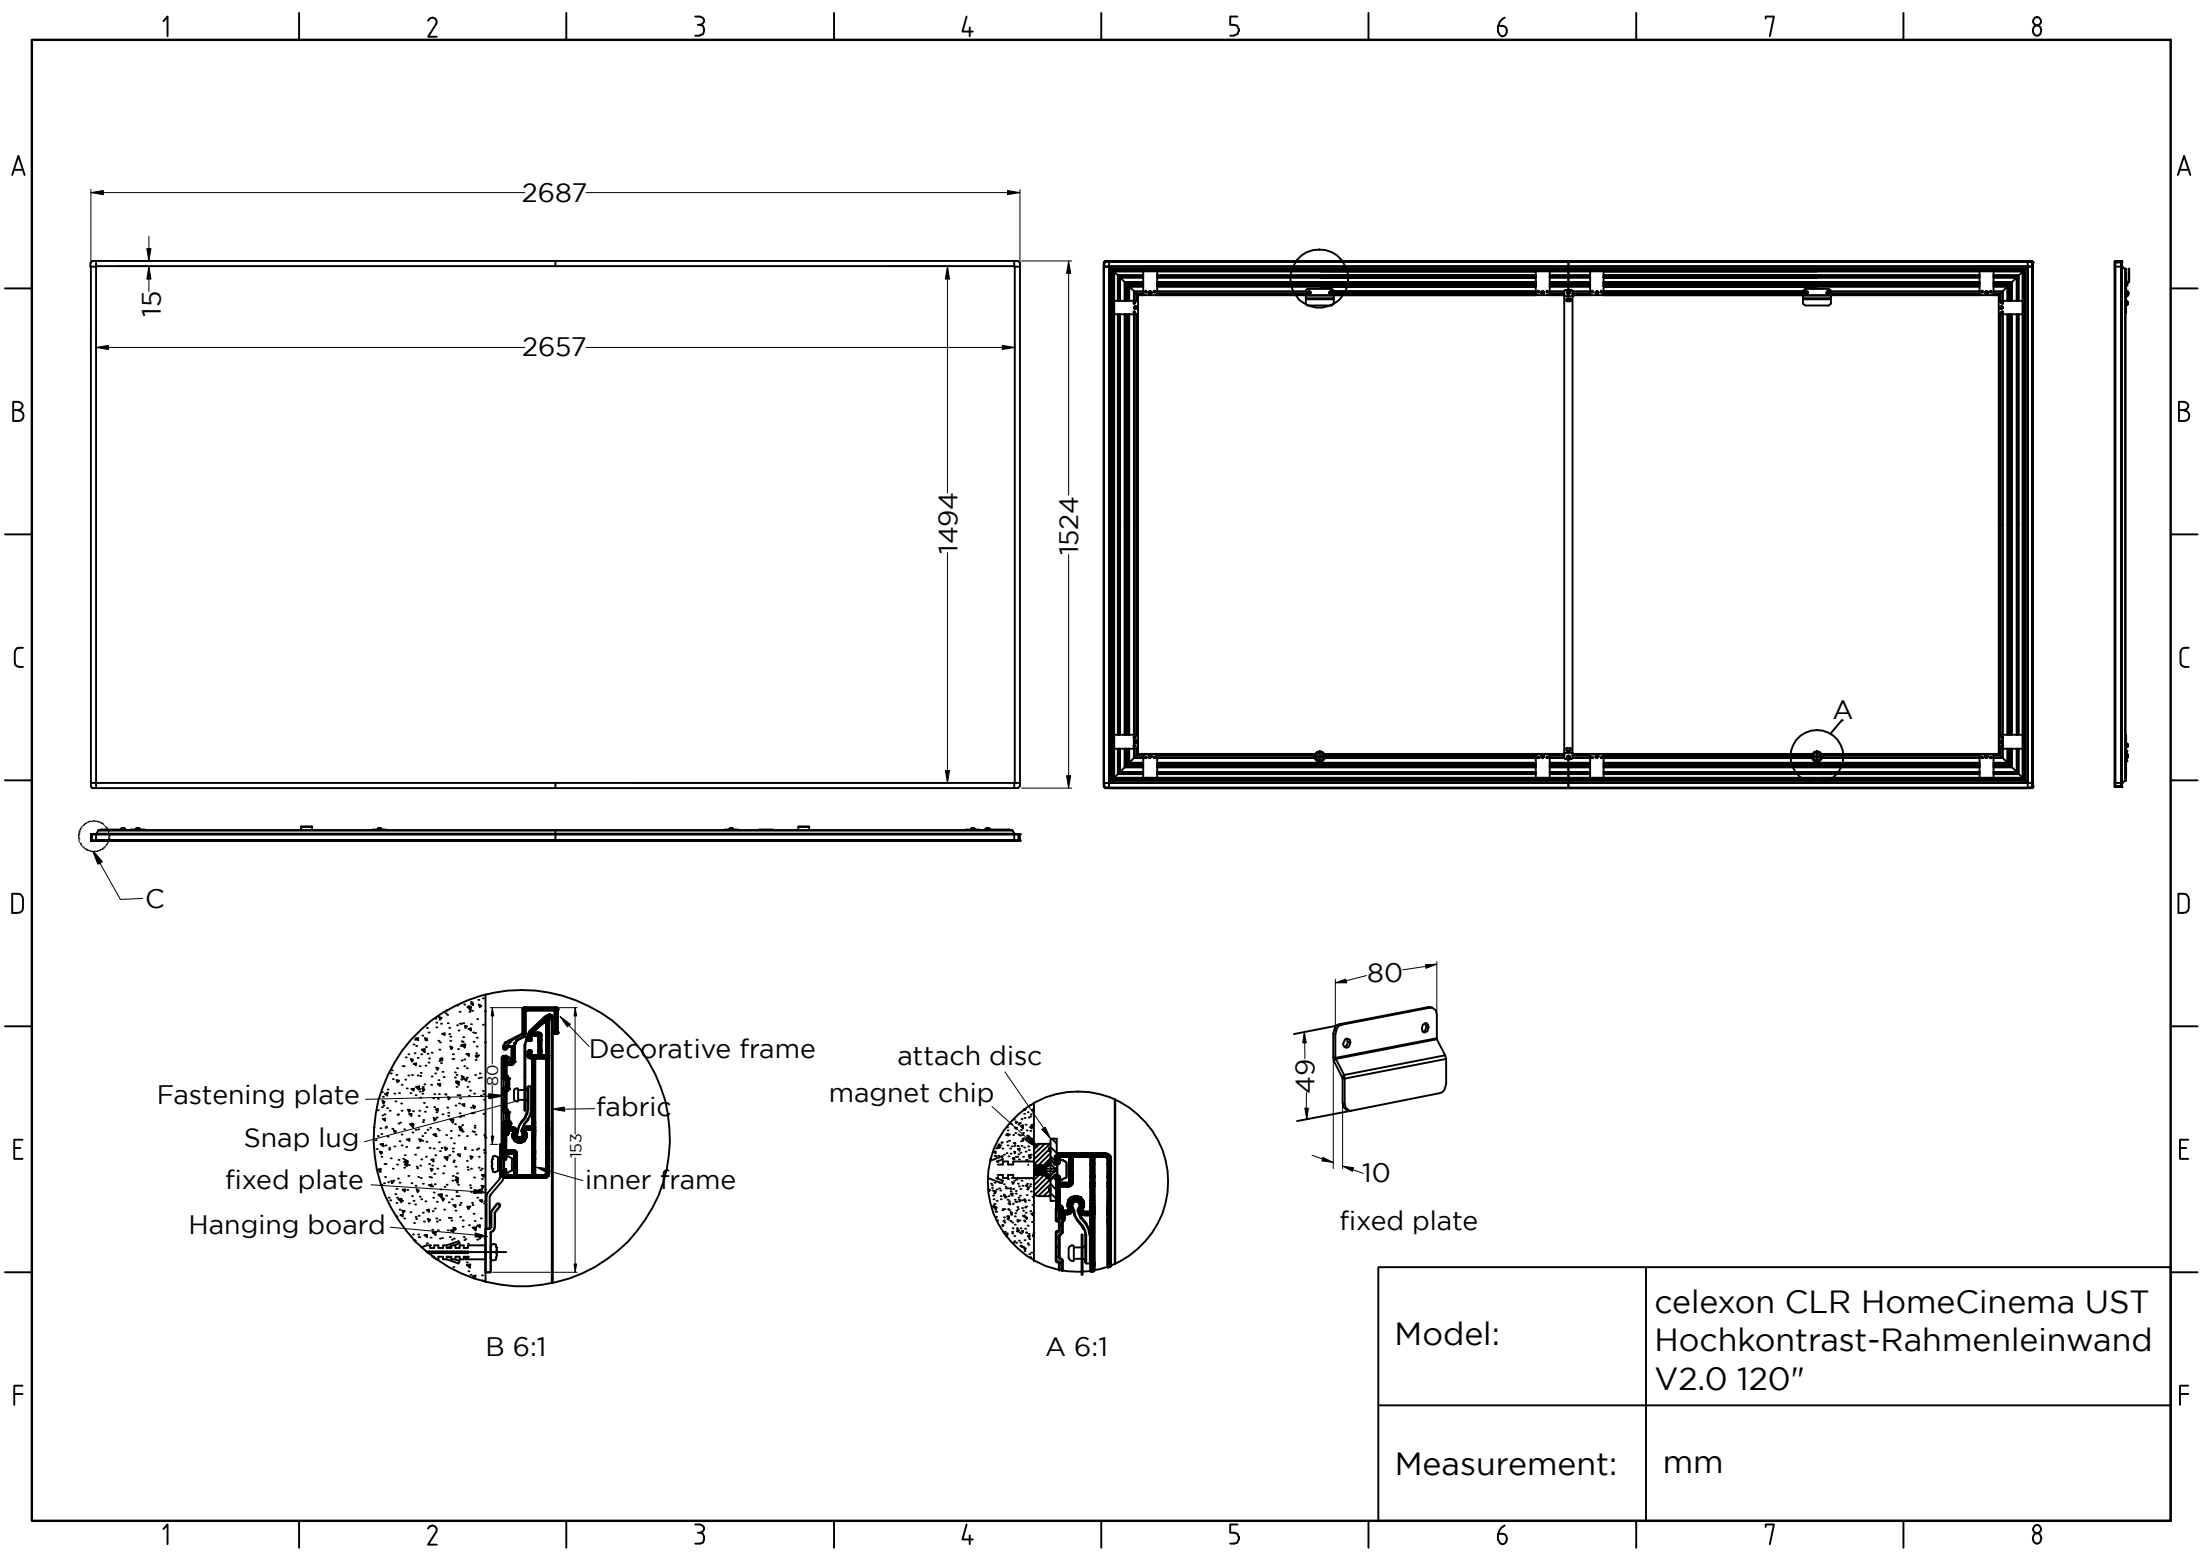

Model:	celexon CLR HomeCinema UST Hochkontrast-Rahmenleinwand V2.0 100"
--------	--

Measurement:	mm
--------------	----

Model: celexon CLR HomeCinema UST Hochkontrast-Rahmenleinwand V2.0 110"

Measurement: mm

Model:	celexon CLR HomeCinema UST Hochkontrast-Rahmenleinwand V2.0 120"
Measurement:	mm

Model:	celexon CLR HomeCinema UST Hochkontrast-Rahmenleinwand V2.0 130"
Measurement:	mm