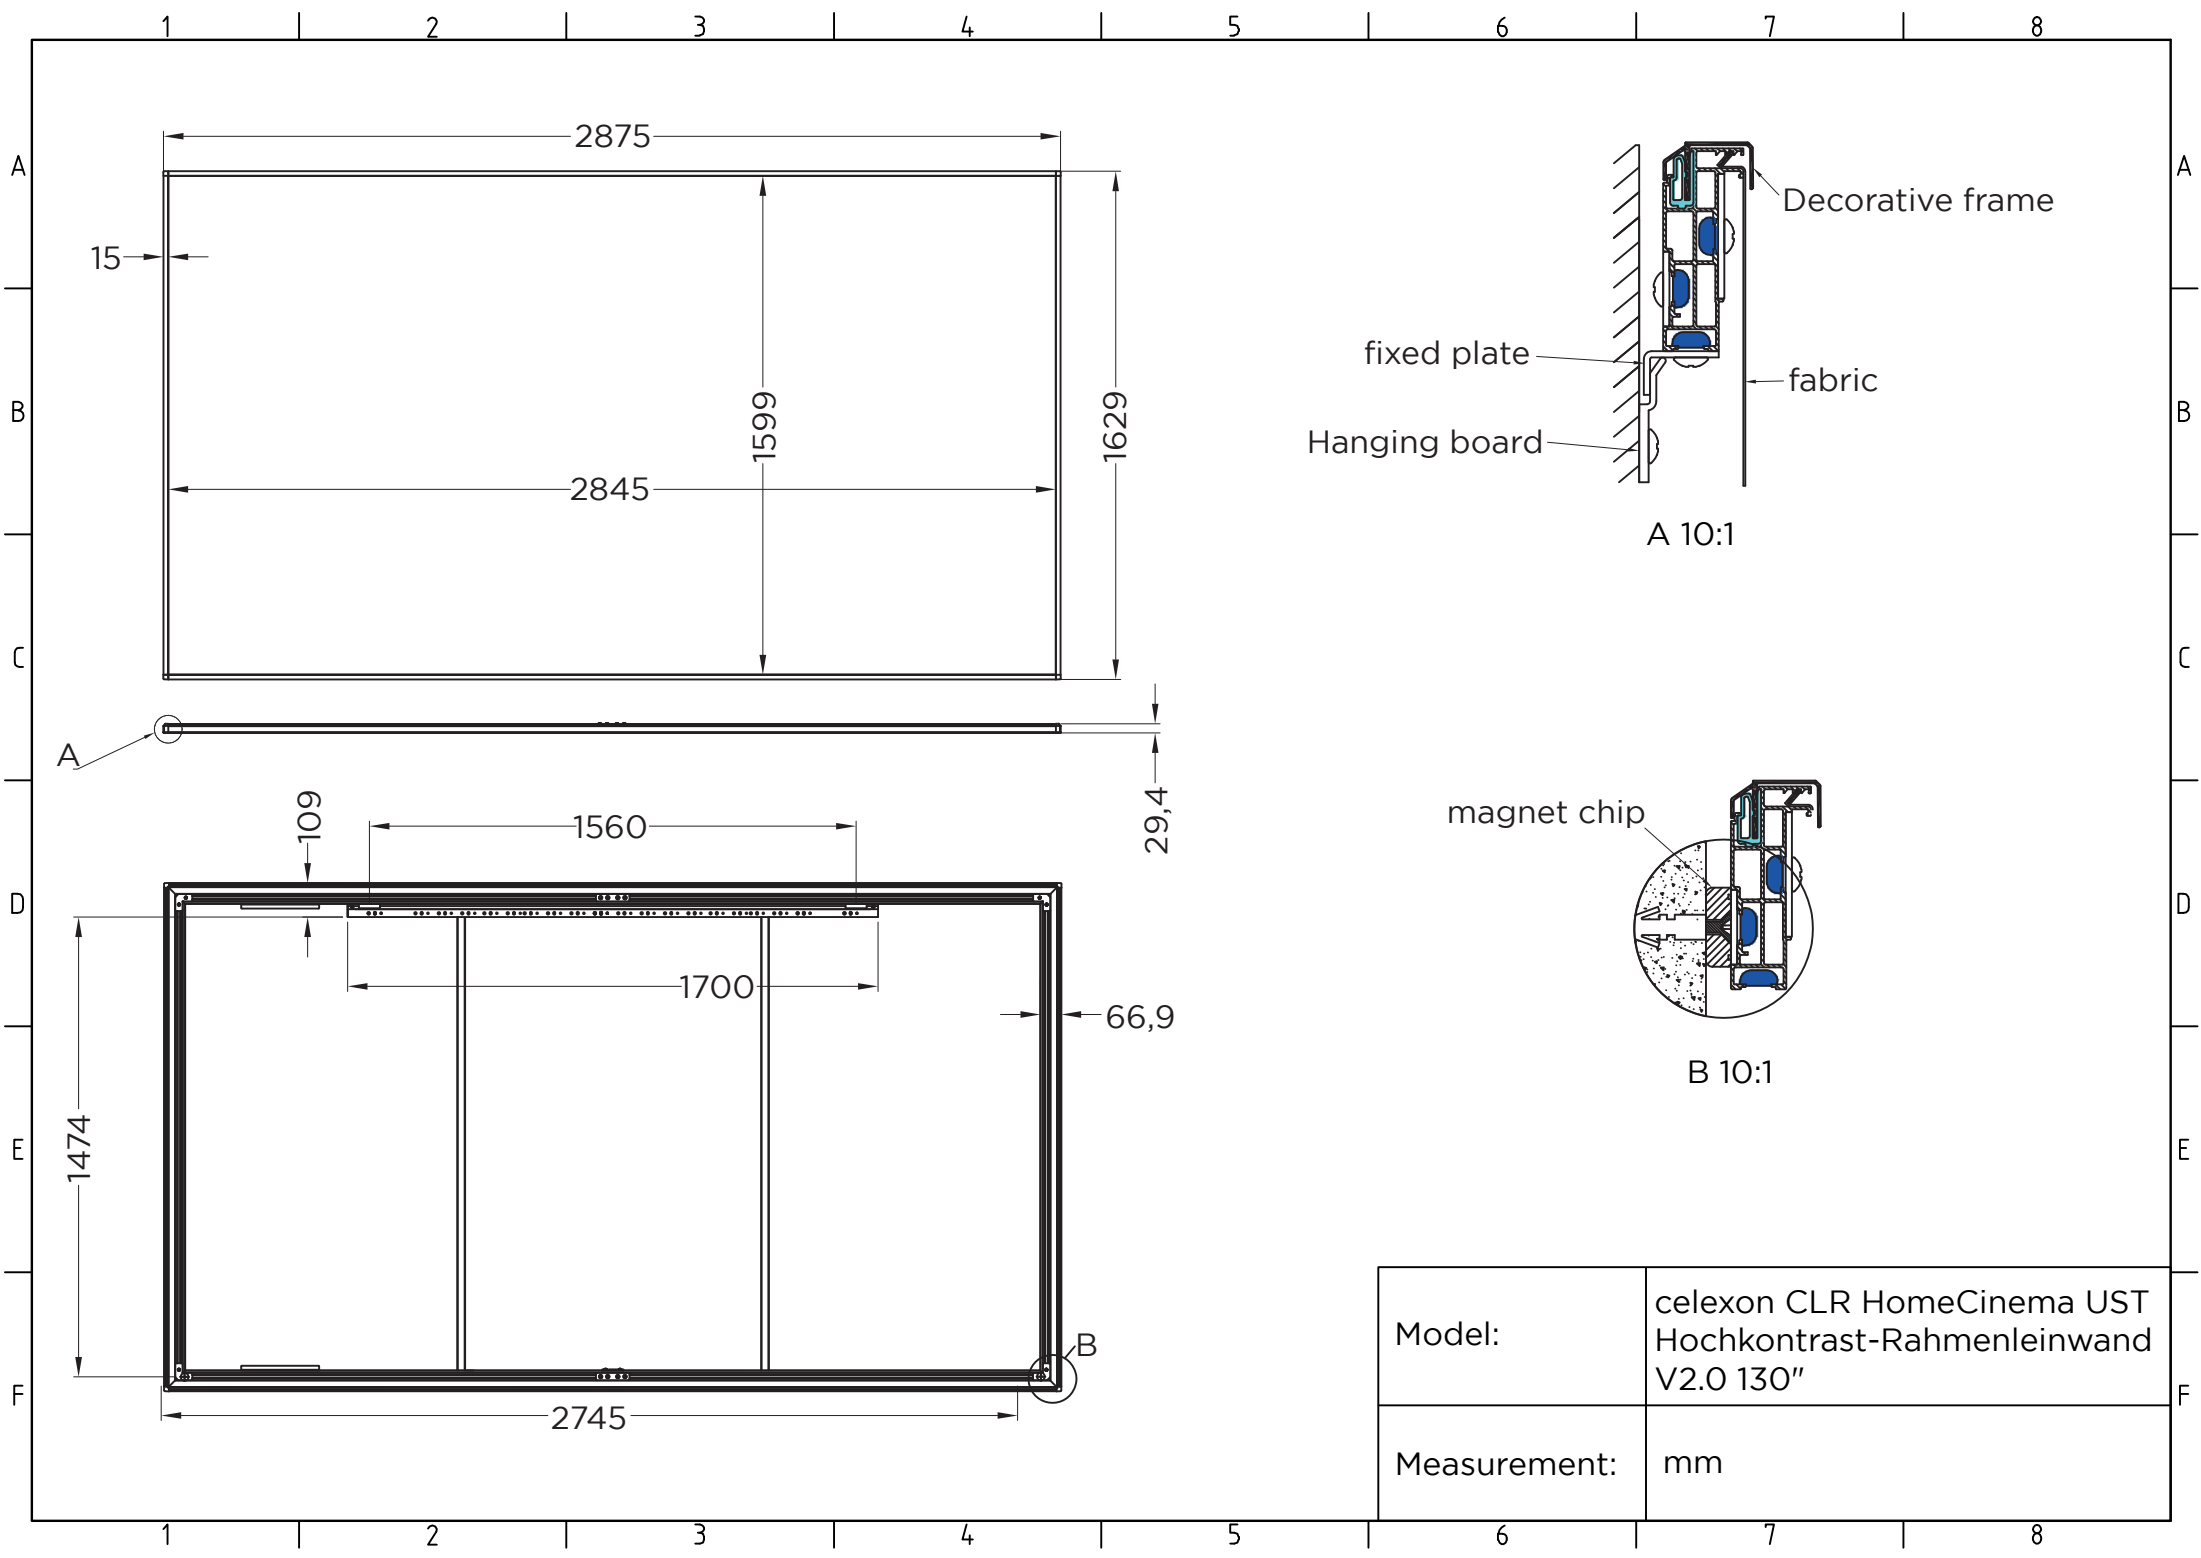

Model:	celexon CLR HomeCinema UST Hochkontrast-Rahmenleinwand V2.0 100"
--------	--

Measurement:	mm
--------------	----

Model: celexon CLR HomeCinema UST Hochkontrast-Rahmenleinwand V2.0 110"

Measurement: mm

Model:	celexon CLR HomeCinema UST Hochkontrast-Rahmenleinwand V2.0 120"
Measurement:	mm

Model:	celexon CLR HomeCinema UST Hochkontrast-Rahmenleinwand V2.0 130"
Measurement:	mm