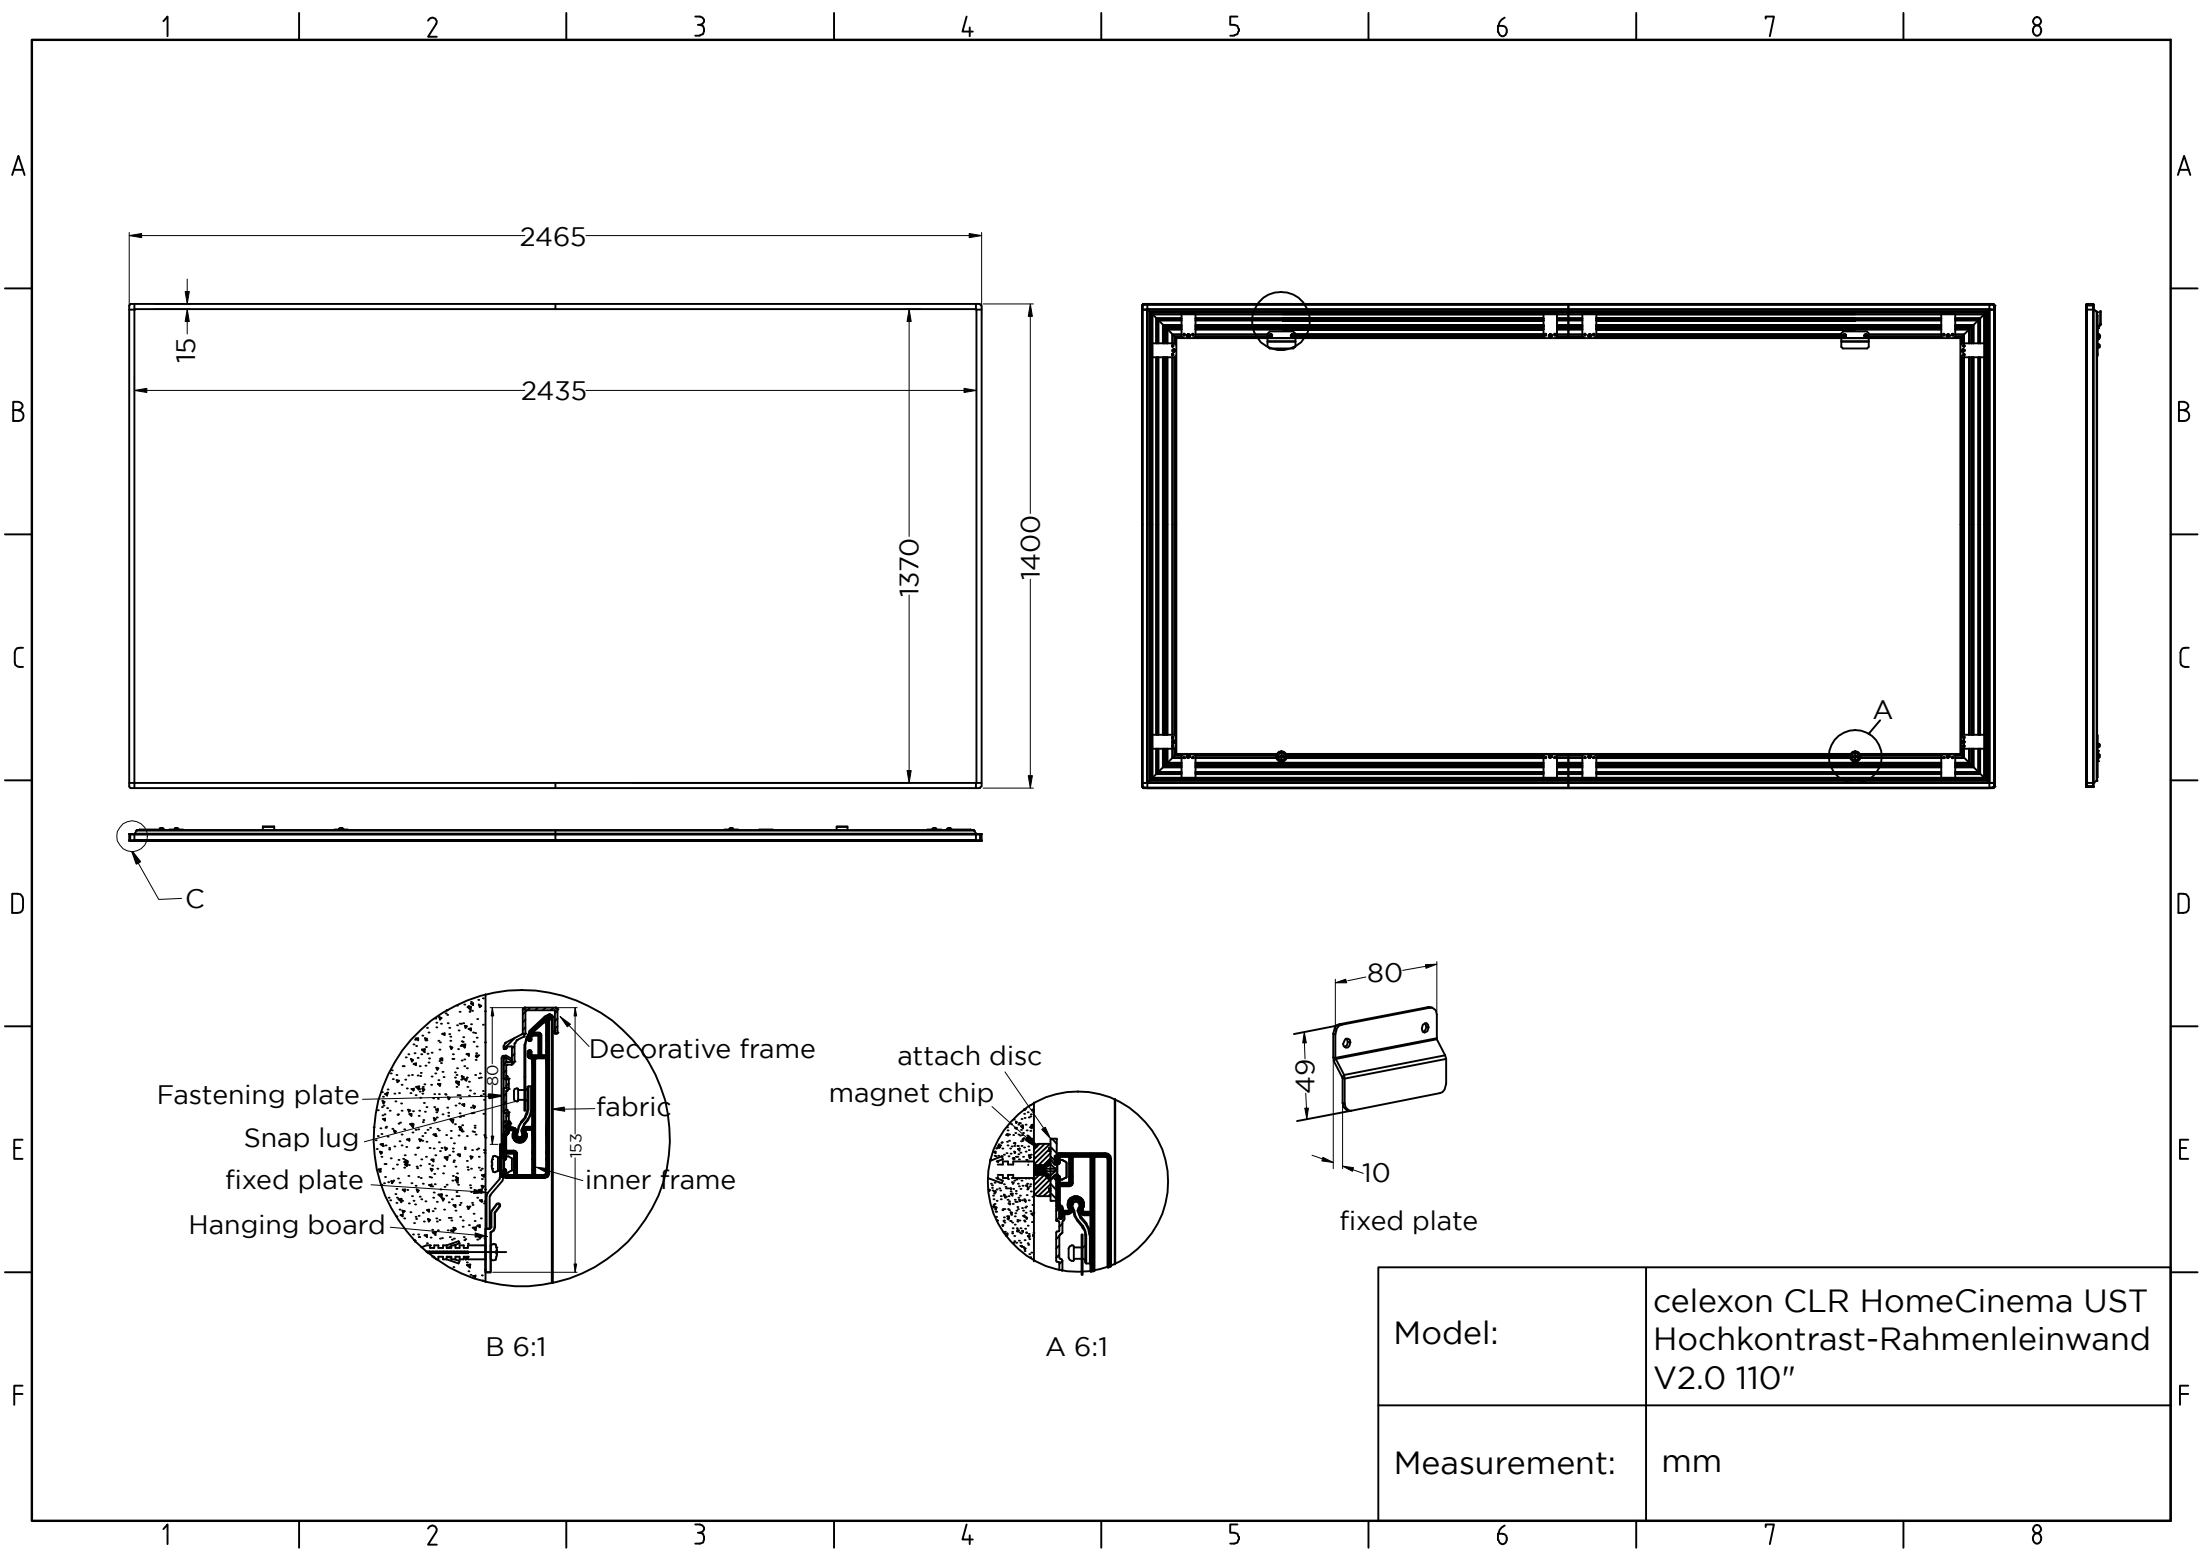

Model:	celexon CLR HomeCinema UST Hochkontrast-Rahmenleinwand V2.0 100"
--------	--

Measurement:	mm
--------------	----

Model: celexon CLR HomeCinema UST Hochkontrast-Rahmenleinwand V2.0 110"

Measurement: mm

Model:	celexon CLR HomeCinema UST Hochkontrast-Rahmenleinwand V2.0 120"
Measurement:	mm

Model:	celexon CLR HomeCinema UST Hochkontrast-Rahmenleinwand V2.0 130"
Measurement:	mm