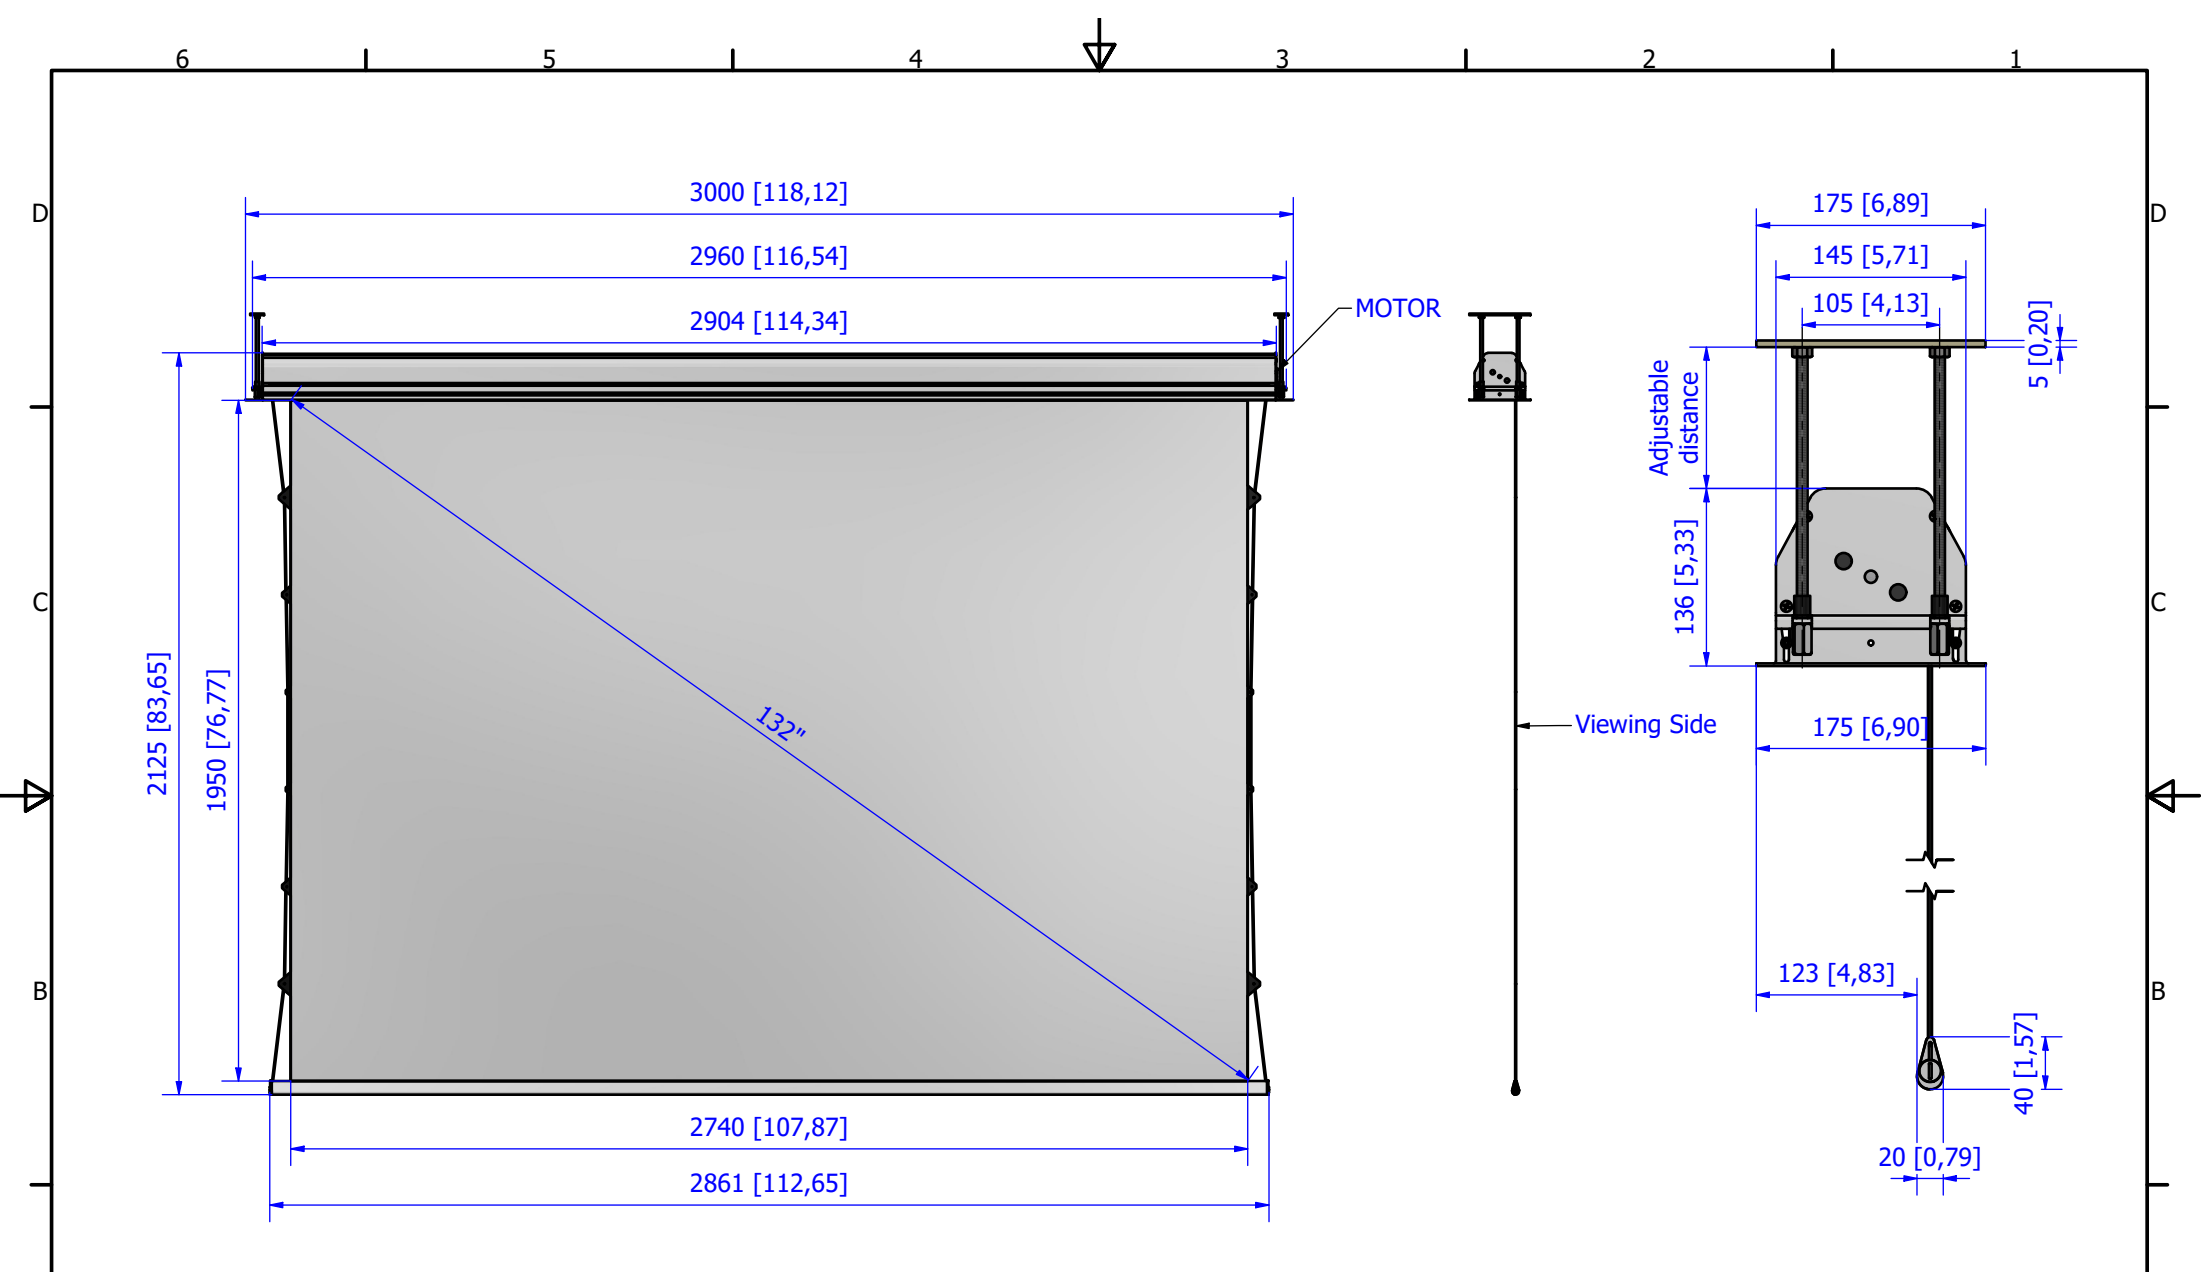

Cut out for false ceiling:
2470mm x 155mm

VnX Black Horizon BrightTV Acoustic Cinema InCeiling 223cm

Dimensions are in mm [inch]				Description: Inceiling Tens		Codice univoco: IT223#9968	Product Code: IT223XRP		
According on the required fabric, a welding line may be present				Weight: 21kg	Shipping weight: 29kg	Encumbrance: 245x18x14	Drawer: Massimiliano Gabardi	VCode: UT-0010384.iam	
Please notice that all dimensions are subject to conventional industry tollerances						Shipping dimensions: 265x23x23	Date: 28/06/2022	Sheet: A3	Scale: 1 : 15

Cut out for false ceiling:
2680mm x 155mm

VnX Black Horizon BrightTV Acoustic Cinema InCeiling 244cm

Dimensions are in mm [inch]				Description: Inceiling Tens		Codice univoco: IT244#9114	Product Code: IT244XRP			
According on the required fabric, a welding line may be present				Weight: 22kg	Shipping weight: 30kg	Encumbrance: 266x18x14	Drawer: Massimiliano Gabardi	VCode: UT-0010384.iam		
Please notice that all dimensions are subject to conventional industry tollerances						Shipping dimensions: 286x23x23	Date: 28/06/2022	Sheet: A3	Scale: 1 : 15	

Cut out for false ceiling:
2980mm x 155mm

VnX Black Horizon BrightTV Acoustic Cinema InCeiling 274cm

Dimensions are in mm [inch]				Description: Inceiling Tens		Codice univoco: IT274#6194		Product Code: IT274XRP			
According on the required fabric, a welding line may be present				Weight: 25kg	Shipping weight: 33kg	Encumbrance: 296x18x14		Drawer: Massimiliano Gabardi		VCode: UT-0010384.iam	
Please notice that all dimensions are subject to conventional industry tollerances						Shipping dimensions: 316x23x23		Date: 28/06/2022		Sheet: A3	Scale: 1 : 15