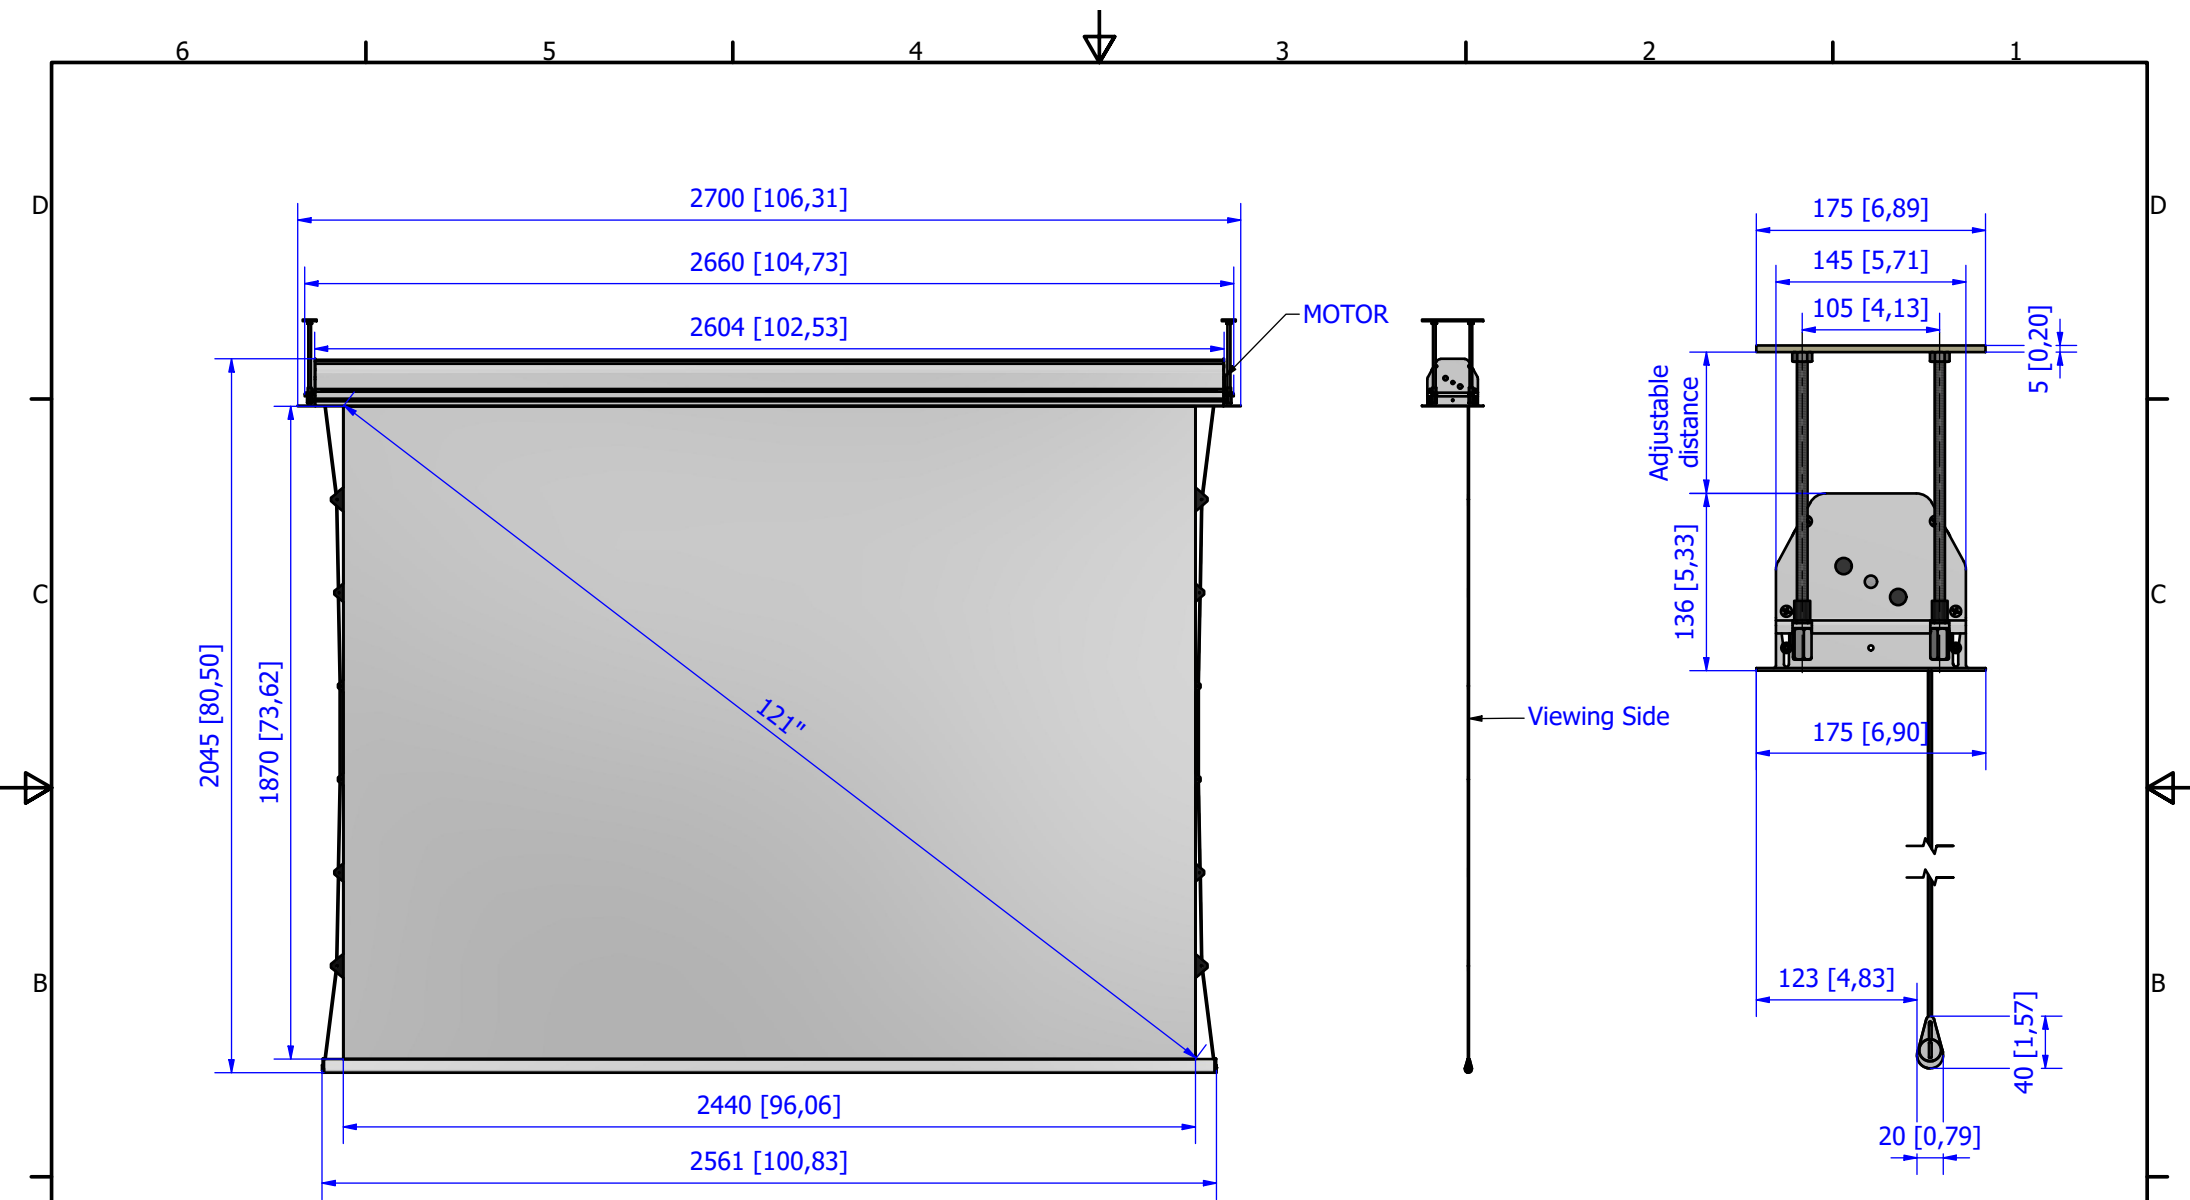

Cut out for false ceiling:
2470mm x 155mm

VnX Black Horizon BrightTV Acoustic Cinema InCeiling 223cm

Dimensions are in mm [inch]				Description: Inceiling Tens		Codice univoco: IT223#9968	Product Code: IT223XRP		
According on the required fabric, a welding line may be present				Weight: 21kg	Shipping weight: 29kg	Encumbrance: 245x18x14	Drawer: Massimiliano Gabardi	VCode: UT-0010384.iam	
Please notice that all dimensions are subject to conventional industry tollerances						Shipping dimensions: 265x23x23	Date: 28/06/2022	Sheet: A3	Scale: 1 : 15

Cut out for false ceiling:
2680mm x 155mm

VnX Black Horizon BrightTV Acoustic Cinema InCeiling 244cm

Dimensions are in mm [inch]				Description: Inceiling Tens		Codice univoco: IT244#9114	Product Code: IT244XRP			
According on the required fabric, a welding line may be present				Weight: 22kg	Shipping weight: 30kg	Encumbrance: 266x18x14	Drawer: Massimiliano Gabardi	VCode: UT-0010384.iam		
Please notice that all dimensions are subject to conventional industry tollerances						Shipping dimensions: 286x23x23	Date: 28/06/2022	Sheet: A3	Scale: 1 : 15	

Cut out for false ceiling:
2980mm x 155mm

VnX Black Horizon BrightTV Acoustic Cinema InCeiling 274cm

Dimensions are in mm [inch]				Description: Inceiling Tens		Codice univoco: IT274#6194		Product Code: IT274XRP			
According on the required fabric, a welding line may be present				Weight: 25kg	Shipping weight: 33kg	Encumbrance: 296x18x14		Drawer: Massimiliano Gabardi		VCode: UT-0010384.iam	
Please notice that all dimensions are subject to conventional industry tollerances						Shipping dimensions: 316x23x23		Date: 28/06/2022		Sheet: A3	Scale: 1 : 15