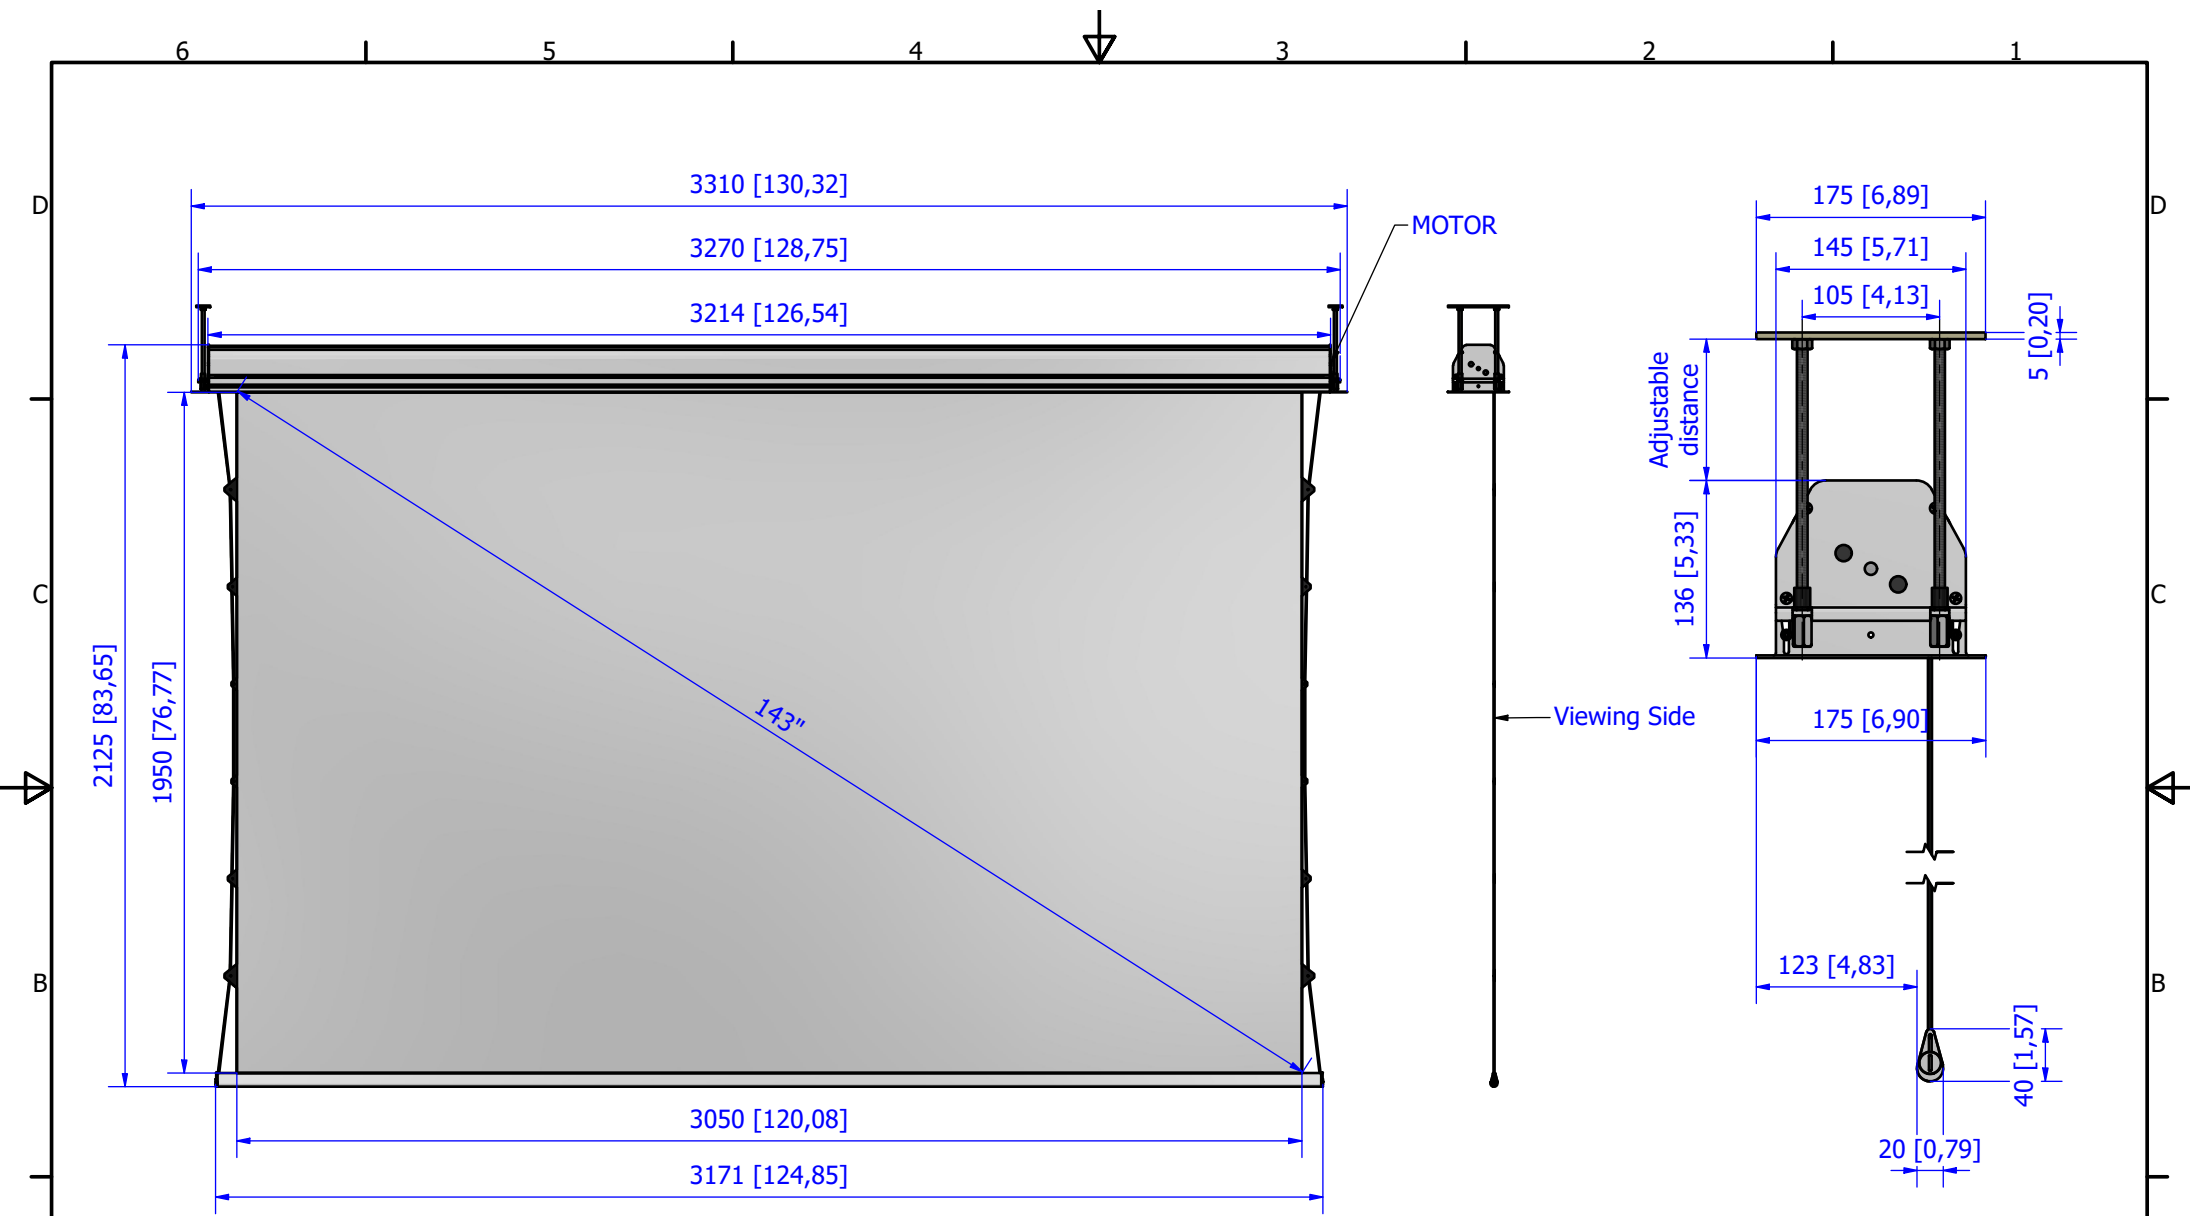

Cut out for false ceiling:
2680mm x 155mm

VnX Black Horizon BrightTV Acoustic Cinema InCeiling 244cm

Dimensions are in mm [inch]				Description: Inceiling Tens		Codice univoco: IT244#9114	Product Code: IT244XRP			
According on the required fabric, a welding line may be present				Weight: 22kg	Shipping weight: 30kg	Encumbrance: 266x18x14	Drawer: Massimiliano Gabardi	VCode: UT-0010384.iam		
Please notice that all dimensions are subject to conventional industry tollerances						Shipping dimensions: 286x23x23	Date: 28/06/2022	Sheet: A3	Scale: 1 : 15	

Cut out for false ceiling:
2980mm x 155mm

VnX Black Horizon BrightTV Acoustic Cinema InCeiling 274cm

Dimensions are in mm [inch]				Description: Inceiling Tens		Codice univoco: IT274#6194		Product Code: IT274XRP			
According on the required fabric, a welding line may be present				Weight: 25kg	Shipping weight: 33kg	Encumbrance: 296x18x14		Drawer: Massimiliano Gabardi		VCode: UT-0010384.iam	
Please notice that all dimensions are subject to conventional industry tollerances						Shipping dimensions: 316x23x23		Date: 28/06/2022		Sheet: A3	Scale: 1 : 15

Cut out for false ceiling:
3290mm x 155mm

VnX Black Horizon BrightTV Acoustic Cinema InCeiling 305cm

Dimensions are in mm [inch] According on the required fabric, a welding line may be present Please notice that all dimensions are subject to conventional industry tollerances		Description: Inceiling Tens		Codice univoco: IT305#3937	Product Code: IT305XRP	
		Weight: 27kg	Shipping weight: 35kg	Encumbrance: 327x18x14 Shipping dimensions: 347x23x23	Drawer: Massimiliano Gabardi	VCode: UT-0010384.iam
				Date: 28/06/2022	Sheet: A3	Scale: 1 : 15