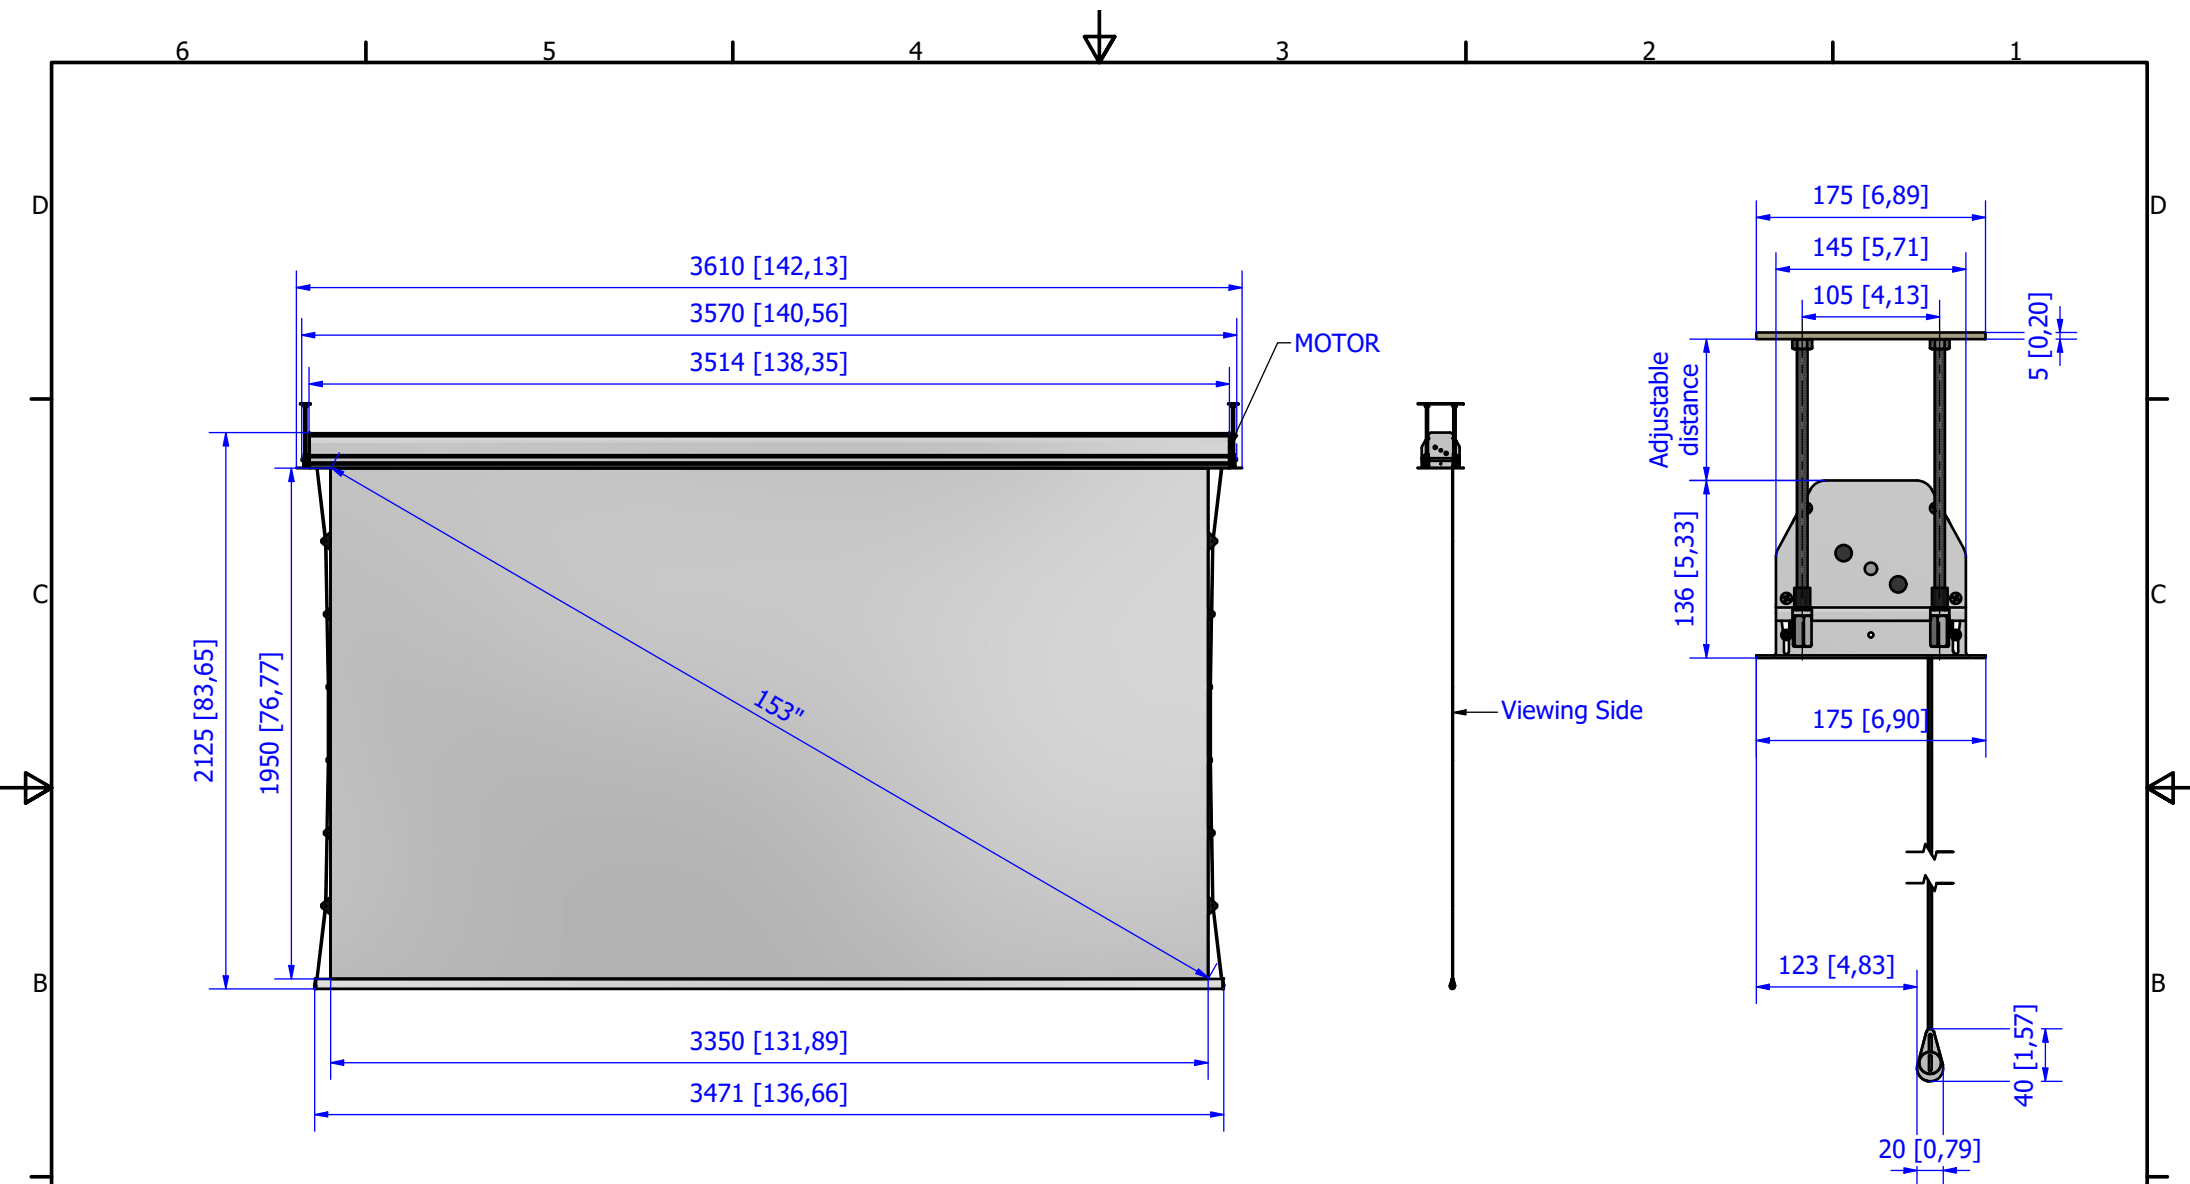

Cut out for false ceiling:
2680mm x 155mm

VnX Black Horizon BrightTV Acoustic Cinema InCeiling 244cm

Dimensions are in mm [inch]				Description: Inceiling Tens		Codice univoco: IT244#9114	Product Code: IT244XRP			
According on the required fabric, a welding line may be present				Weight: 22kg	Shipping weight: 30kg	Encumbrance: 266x18x14	Drawer: Massimiliano Gabardi	VCode: UT-0010384.iam		
Please notice that all dimensions are subject to conventional industry tollerances						Shipping dimensions: 286x23x23	Date: 28/06/2022	Sheet: A3	Scale: 1 : 15	

Cut out for false ceiling:
2980mm x 155mm

VnX Black Horizon BrightTV Acoustic Cinema InCeiling 274cm

Dimensions are in mm [inch]				Description: Inceiling Tens		Codice univoco: IT274#6194		Product Code: IT274XRP			
According on the required fabric, a welding line may be present				Weight: 25kg	Shipping weight: 33kg	Encumbrance: 296x18x14		Drawer: Massimiliano Gabardi		VCode: UT-0010384.iam	
Please notice that all dimensions are subject to conventional industry tollerances						Shipping dimensions: 316x23x23		Date: 28/06/2022		Sheet: A3	Scale: 1 : 15

Cut out for false ceiling:
3290mm x 155mm

VnX Black Horizon BrightTV Acoustic Cinema InCeiling 305cm

Dimensions are in mm [inch] According on the required fabric, a welding line may be present Please notice that all dimensions are subject to conventional industry tollerances		Description: Inceiling Tens		Codice univoco: IT305#3937	Product Code: IT305XRP	
		Weight: 27kg	Shipping weight: 35kg	Encumbrance: 327x18x14 Shipping dimensions: 347x23x23	Drawer: Massimiliano Gabardi	VCode: UT-0010384.iam
				Date: 28/06/2022	Sheet: A3	Scale: 1 : 15