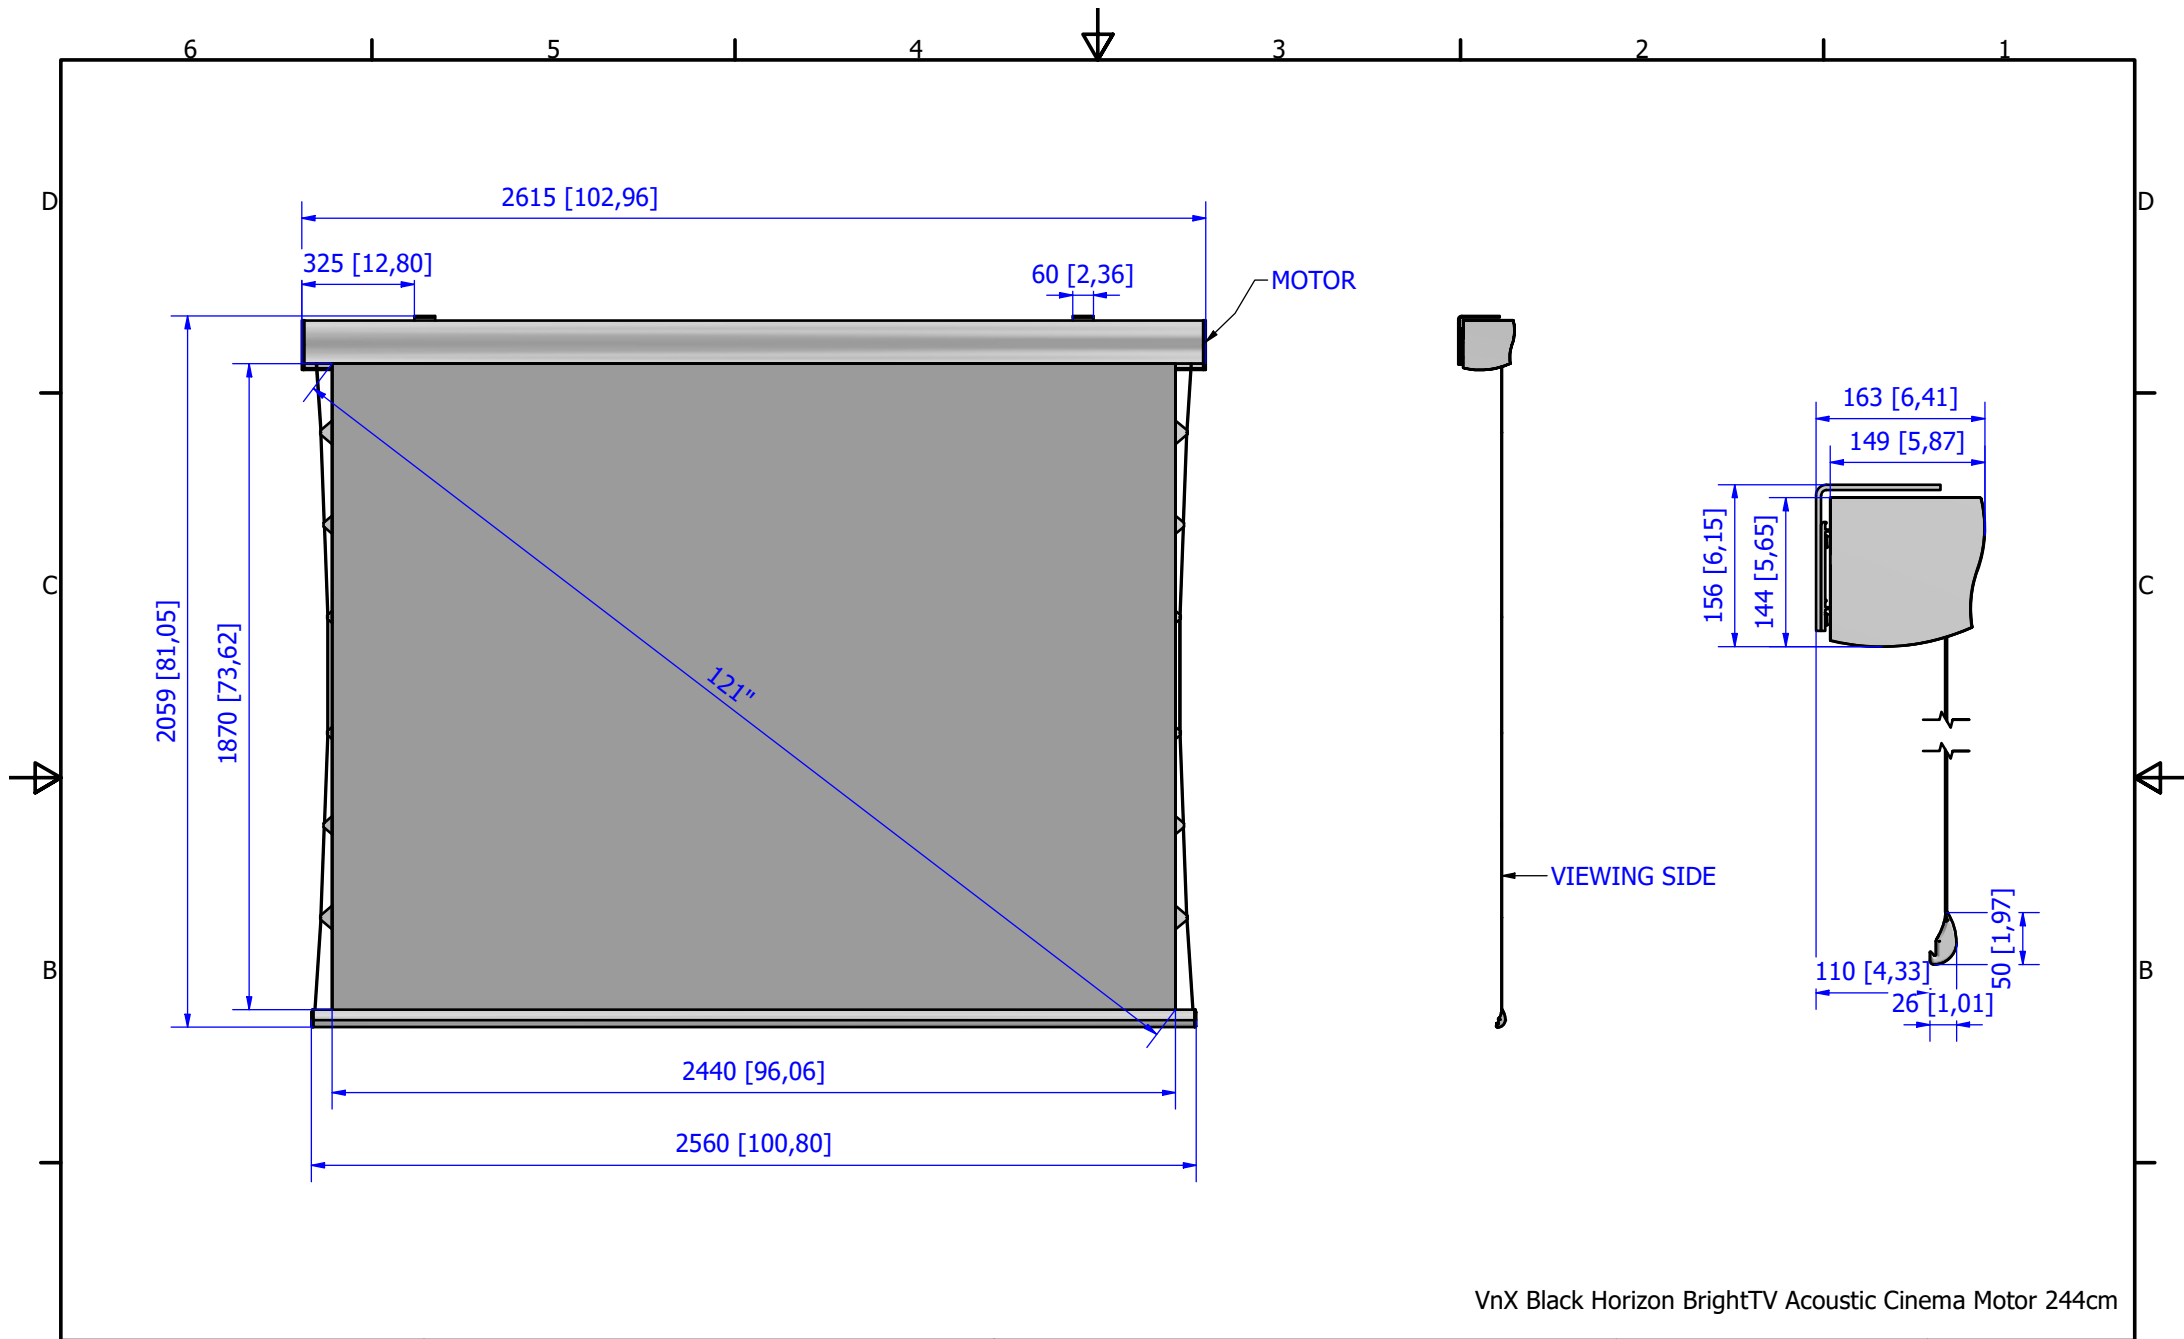

VnX Black Horizon BrightTV Acoustic Cinema Motor 223cm

Dimensions are in mm [inch]				Description: Wave tensionato		Codice univoco: WT223#5604	Product Code: WT223XRA			
According on the required fabric, a welding line may be present				Weight: 22kg	Shipping weight: 27kg	Encumbrance: 241x17x16	Drawer: Massimiliano Gabardi	VCode: UT-0006171.iam		
Please notice that all dimensions are subject to conventional industry tollerances						Shipping dimensions: 265x23x23	Date: 27/06/2022	Sheet: A3	Scale: 1 : 15	

VnX Black Horizon BrightTV Acoustic Cinema Motor 244cm

Dimensions are in mm [inch]			Description: Wave tensionato		Codice univoco: WT244#3239	Product Code: WT244XRA		
According on the required fabric, a welding line may be present			Weight: 23kg	Shipping weight: 29kg	Encumbrance: 262x17x16	Drawer: Massimiliano Gabardi		VCode: UT-0006171.iam
Please notice that all dimensions are subject to conventional industry tollerances					Shipping dimensions: 286x23x23	Date: 27/06/2022	Sheet: A3	Scale: 1 : 15

VnX Black Horizon BrightTV Acoustic Cinema Motor 280cm

Dimensions are in mm [inch] According to the required fabric, a welding line may be present Please notice that all dimensions are subject to conventional industry tolerances		Description: Wave tensionato		Codice univoco: WT280#3655	Product Code: WT280XRA	
		Weight: 26kg	Shipping weight: 32kg	Encumbrance: 298x17x16 Shipping dimensions: 322x23x23	Drawer: Massimiliano Gabardi	VCode: UT-0006171.iam
				Date: 27/06/2022	Sheet: A3	Scale: 1 : 15