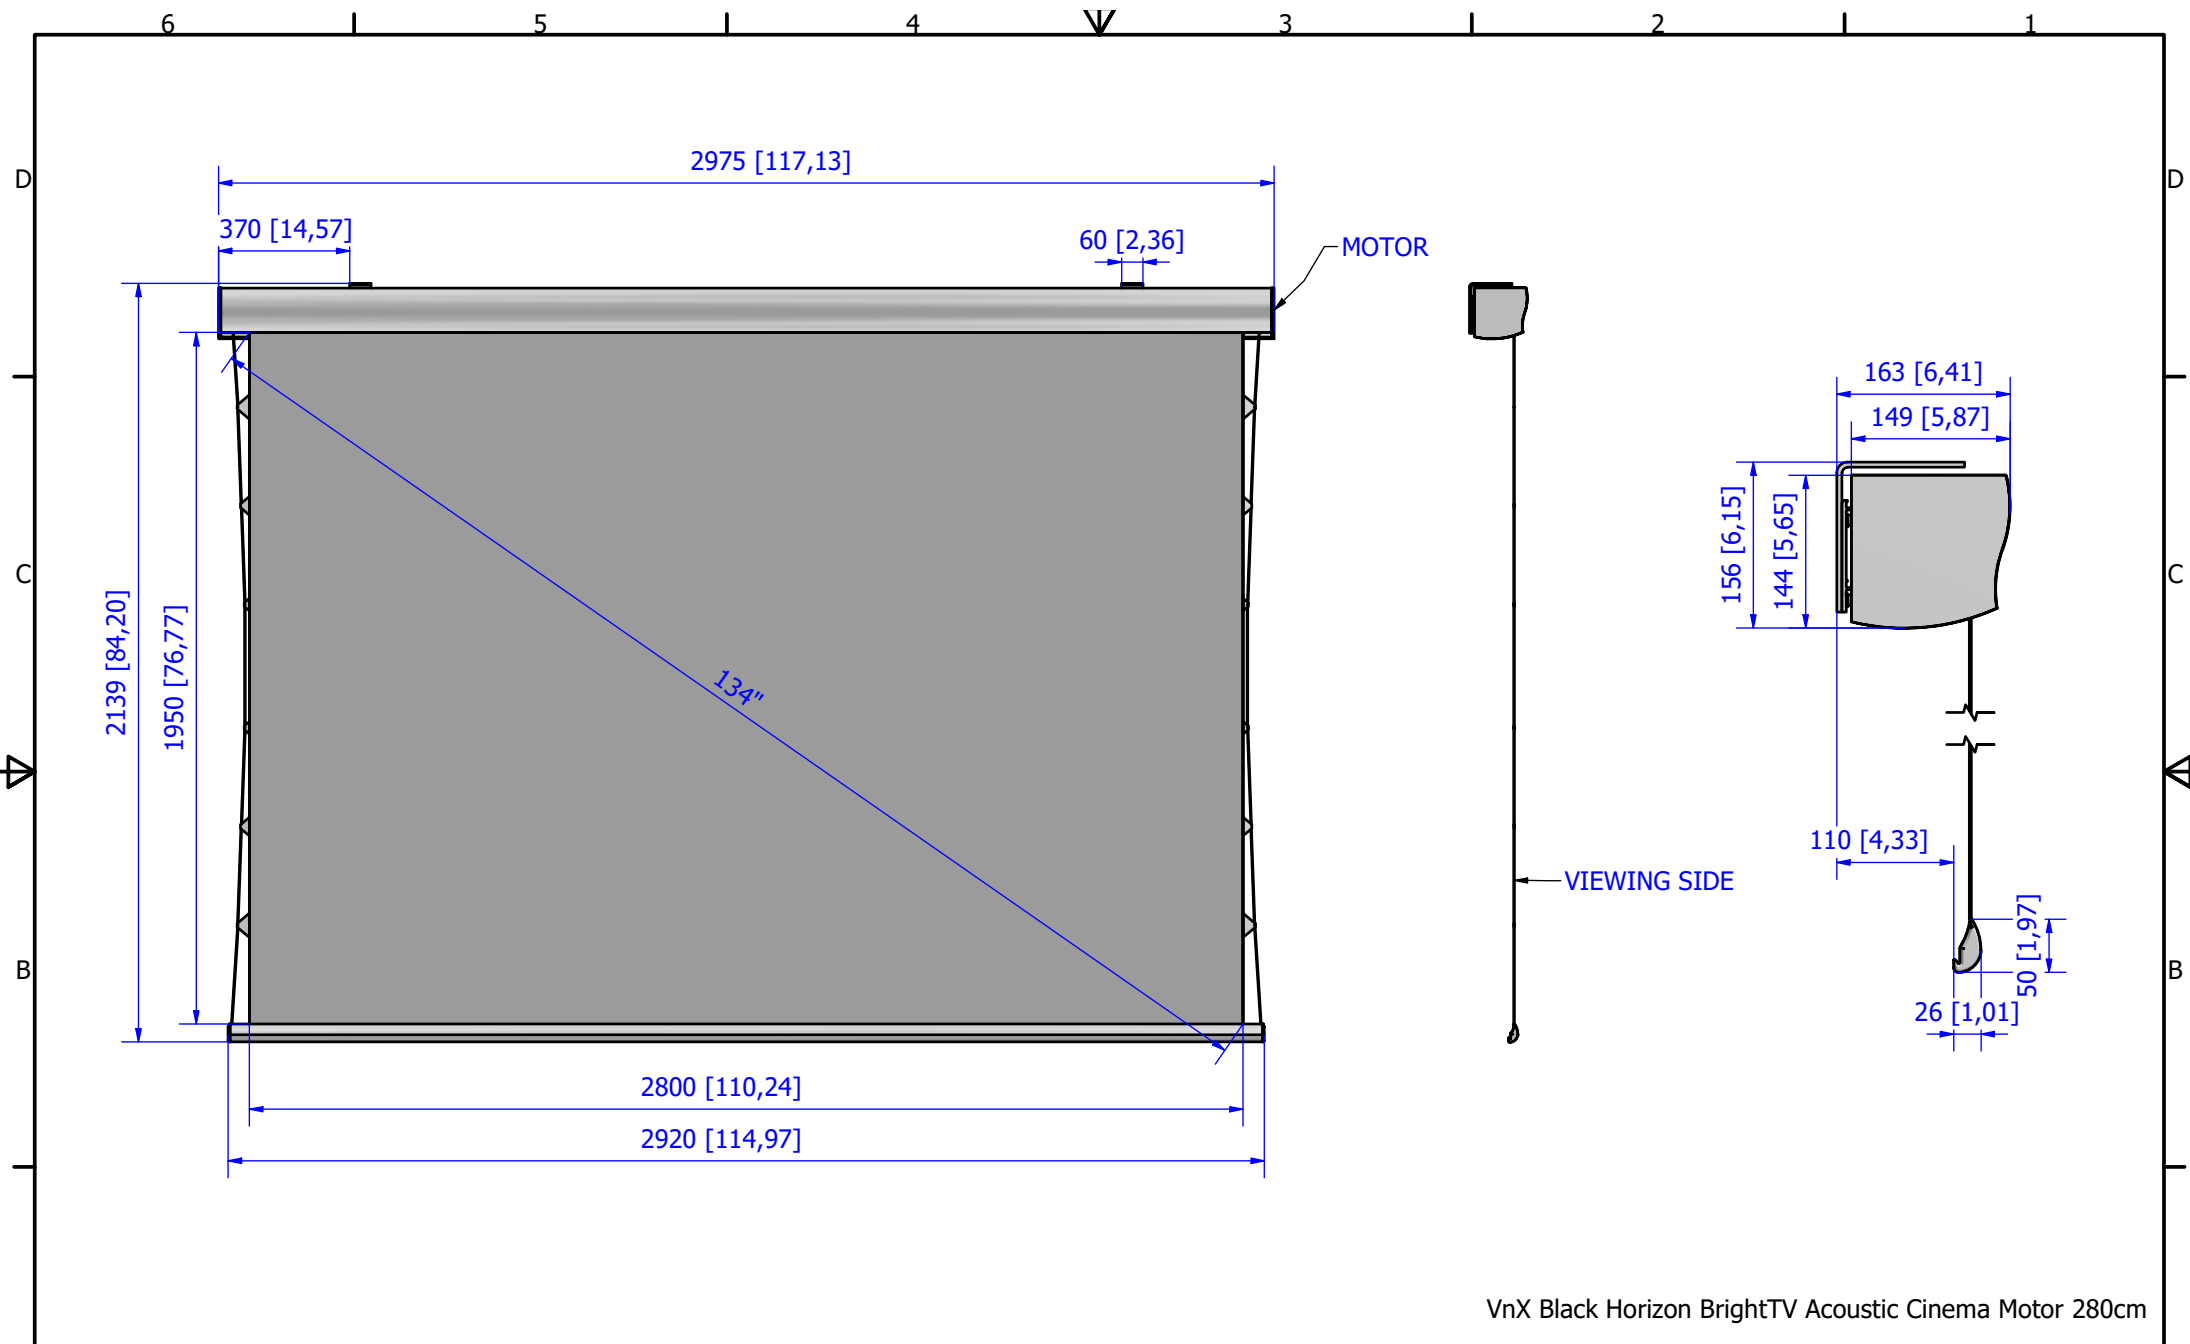

VnX Black Horizon BrightTV Acoustic Cinema Motor 223cm

Dimensions are in mm [inch]				Description: Wave tensionato		Codice univoco: WT223#5604	Product Code: WT223XRA			
According on the required fabric, a welding line may be present				Weight: 22kg	Shipping weight: 27kg	Encumbrance: 241x17x16	Drawer: Massimiliano Gabardi	VCode: UT-0006171.iam		
Please notice that all dimensions are subject to conventional industry tollerances						Shipping dimensions: 265x23x23	Date: 27/06/2022	Sheet: A3	Scale: 1 : 15	

VnX Black Horizon BrightTV Acoustic Cinema Motor 244cm

Dimensions are in mm [inch]			Description: Wave tensionato		Codice univoco: WT244#3239	Product Code: WT244XRA		
According on the required fabric, a welding line may be present			Weight: 23kg	Shipping weight: 29kg	Encumbrance: 262x17x16	Drawer: Massimiliano Gabardi		VCode: UT-0006171.iam
Please notice that all dimensions are subject to conventional industry tollerances					Shipping dimensions: 286x23x23	Date: 27/06/2022	Sheet: A3	Scale: 1 : 15

VnX Black Horizon BrightTV Acoustic Cinema Motor 280cm

Dimensions are in mm [inch] According to the required fabric, a welding line may be present Please notice that all dimensions are subject to conventional industry tolerances		Description: Wave tensionato		Codice univoco: WT280#3655	Product Code: WT280XRA	
		Weight: 26kg	Shipping weight: 32kg	Encumbrance: 298x17x16 Shipping dimensions: 322x23x23	Drawer: Massimiliano Gabardi	VCode: UT-0006171.iam
				Date: 27/06/2022	Sheet: A3	Scale: 1 : 15