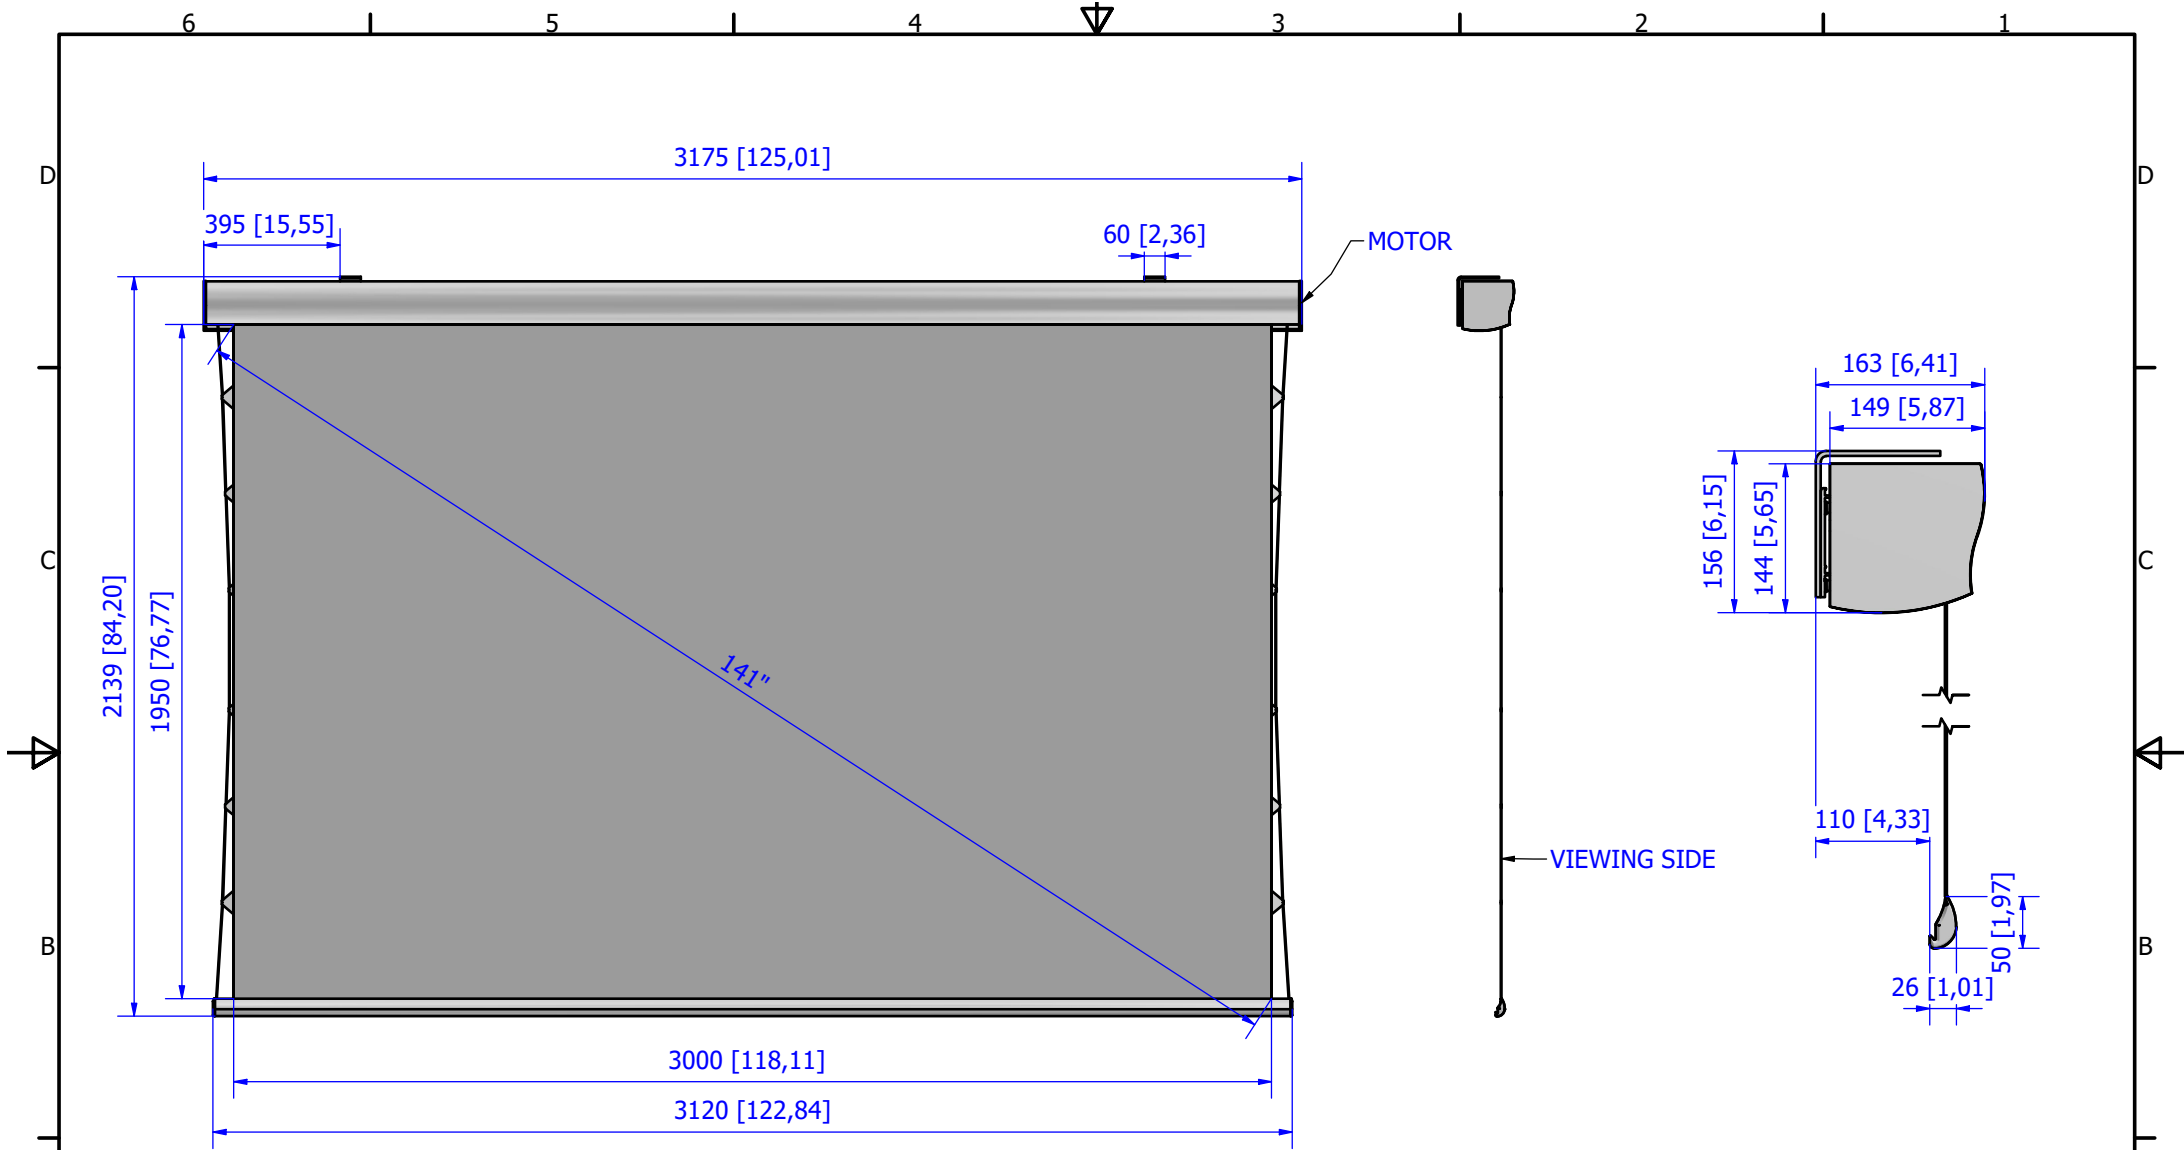

VnX Black Horizon BrightTV Acoustic Cinema Motor 244cm

Dimensions are in mm [inch]			Description: Wave tensionato		Codice univoco: WT244#3239	Product Code: WT244XRA		
According on the required fabric, a welding line may be present			Weight: 23kg	Shipping weight: 29kg	Encumbrance: 262x17x16	Drawer: Massimiliano Gabardi		VCode: UT-0006171.iam
Please notice that all dimensions are subject to conventional industry tollerances					Shipping dimensions: 286x23x23	Date: 27/06/2022	Sheet: A3	Scale: 1 : 15

VnX Black Horizon BrightTV Acoustic Cinema Motor 280cm

Dimensions are in mm [inch] According to the required fabric, a welding line may be present Please notice that all dimensions are subject to conventional industry tolerances		Description: Wave tensionato		Codice univoco: WT280#3655	Product Code: WT280XRA	
		Weight: 26kg	Shipping weight: 32kg	Encumbrance: 298x17x16 Shipping dimensions: 322x23x23	Drawer: Massimiliano Gabardi	VCode: UT-0006171.iam
				Date: 27/06/2022	Sheet: A3	Scale: 1 : 15

VnX Black Horizon BrightTV Acoustic Cinema Motor 300cm

Dimensions are in mm [inch]			Description: Wave tensionato		Codice univoco: WT300#7031	Product Code: WT300XRA		
According on the required fabric, a welding line may be present			Weight: 29kg	Shipping weight: 35kg	Encumbrance: 318x17x16	Drawer: Massimiliano Gabardi		VCode: UT-0006171.iam
Please notice that all dimensions are subject to conventional industry tollerances					Shipping dimensions: 342x23x23	Date: 27/06/2022	Sheet: A3	Scale: 1 : 15