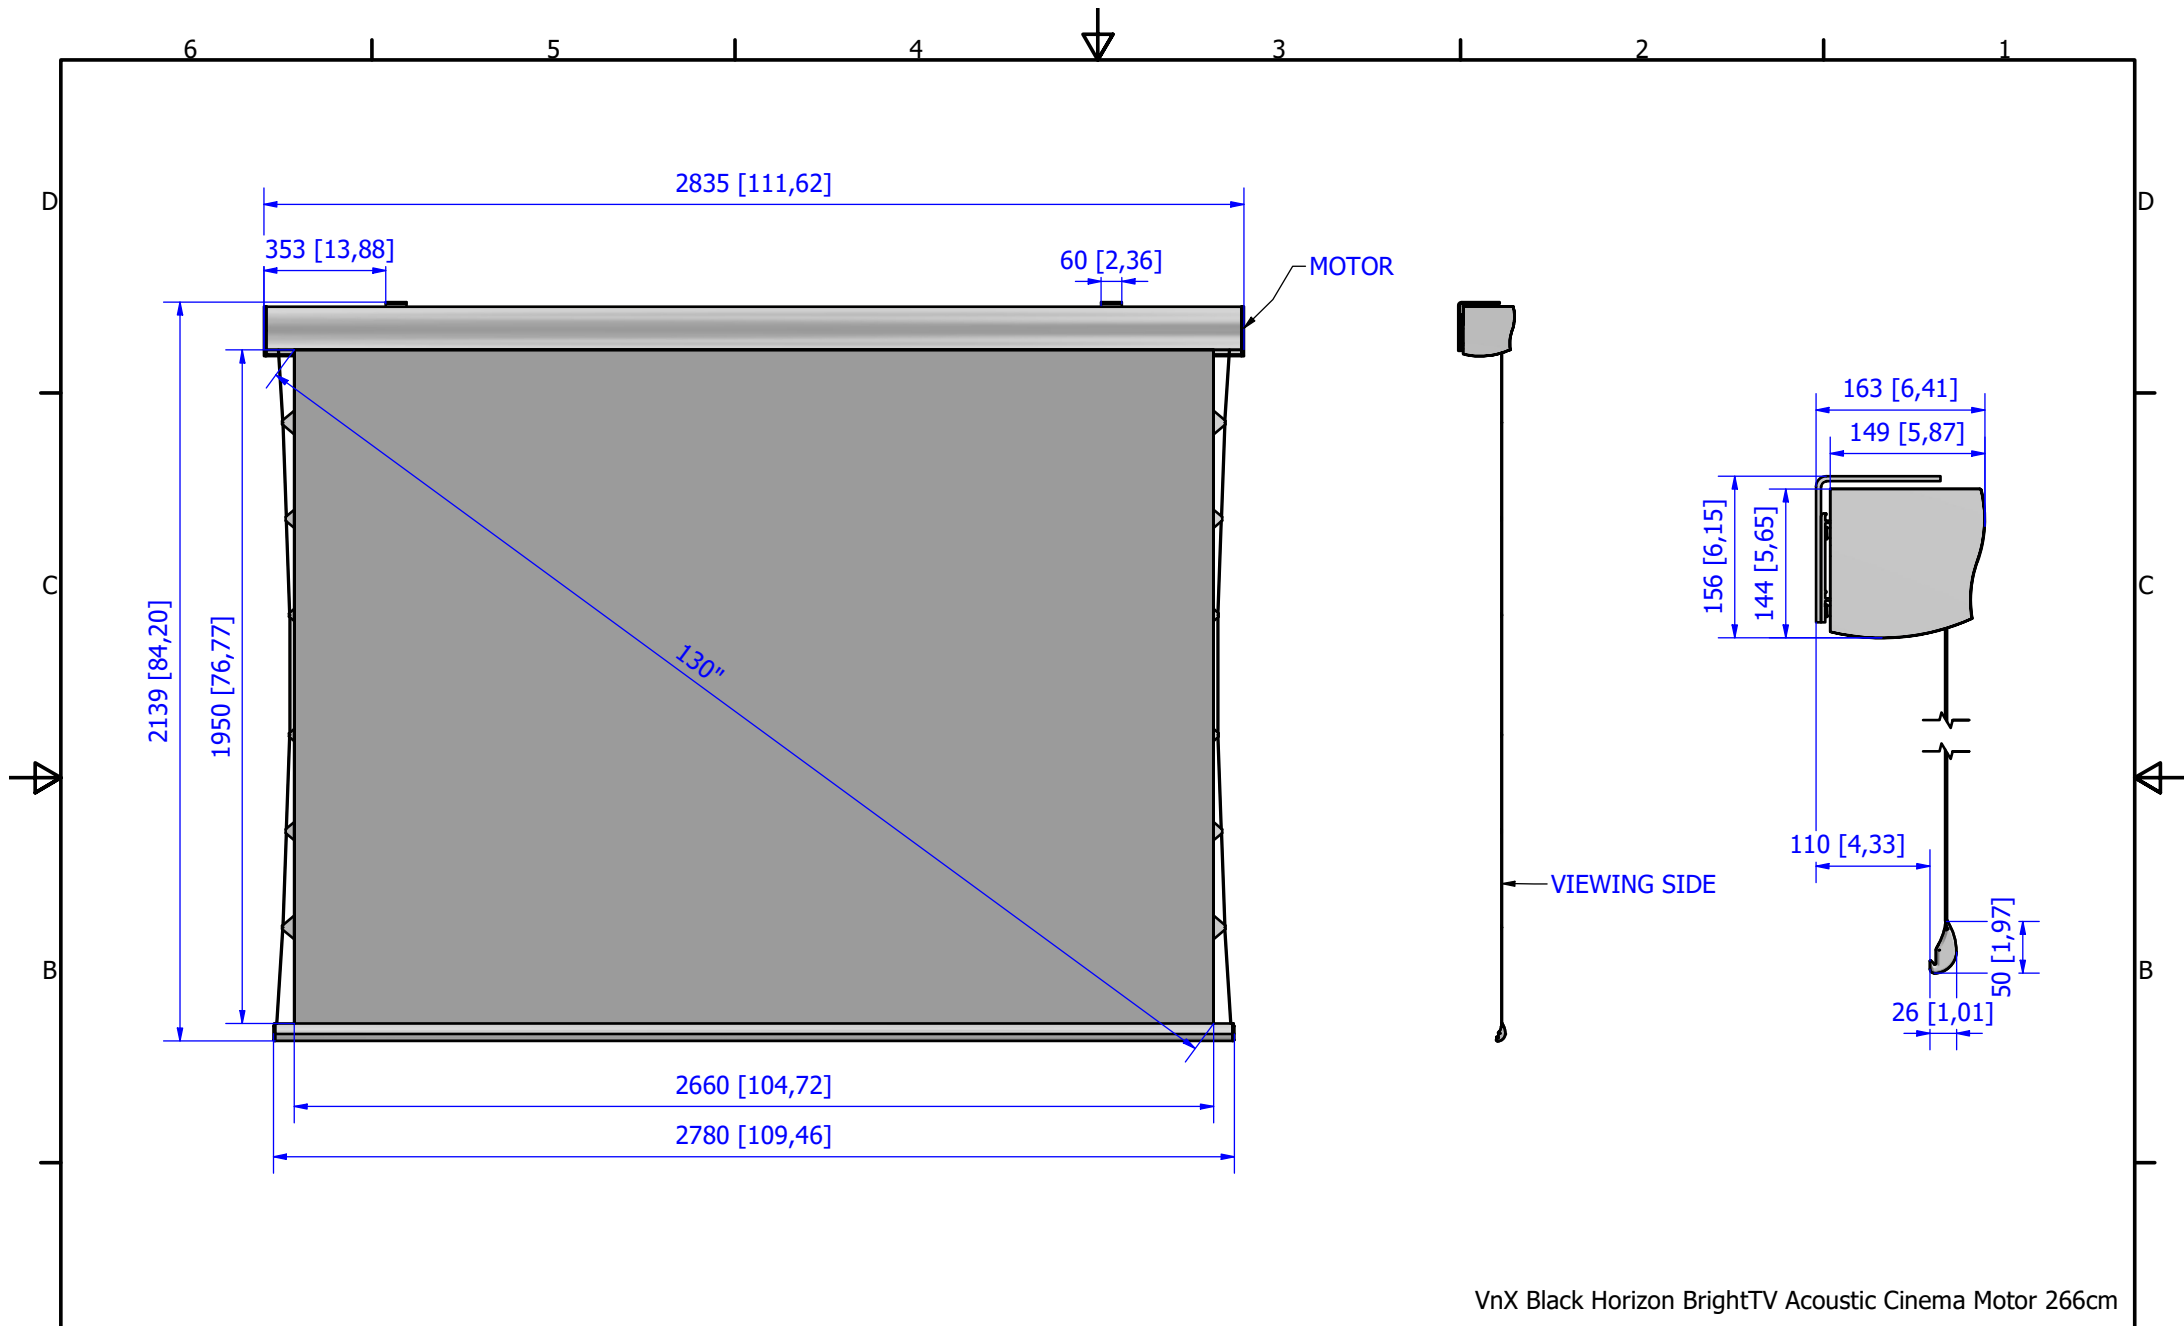

VnX Black Horizon BrightTV Acoustic Cinema Motor 223cm

Dimensions are in mm [inch]				Description: Wave tensionato		Codice univoco: WT223#5604	Product Code: WT223XRA			
According on the required fabric, a welding line may be present				Weight: 22kg	Shipping weight: 27kg	Encumbrance: 241x17x16	Drawer: Massimiliano Gabardi	VCode: UT-0006171.iam		
Please notice that all dimensions are subject to conventional industry tollerances						Shipping dimensions: 265x23x23	Date: 27/06/2022	Sheet: A3	Scale: 1 : 15	

VnX Black Horizon BrightTV Acoustic Cinema Motor 244cm

Dimensions are in mm [inch]			Description: Wave tensionato		Codice univoco: WT244#3239	Product Code: WT244XRA		
According on the required fabric, a welding line may be present			Weight: 23kg	Shipping weight: 29kg	Encumbrance: 262x17x16	Drawer: Massimiliano Gabardi		VCode: UT-0006171.iam
Please notice that all dimensions are subject to conventional industry tollerances					Shipping dimensions: 286x23x23	Date: 27/06/2022	Sheet: A3	Scale: 1 : 15

VnX Black Horizon BrightTV Acoustic Cinema Motor 280cm

Dimensions are in mm [inch] According to the required fabric, a welding line may be present Please notice that all dimensions are subject to conventional industry tolerances		Description: Wave tensionato		Codice univoco: WT280#3655	Product Code: WT280XRA	
		Weight: 26kg	Shipping weight: 32kg	Encumbrance: 298x17x16 Shipping dimensions: 322x23x23	Drawer: Massimiliano Gabardi	VCode: UT-0006171.iam
				Date: 27/06/2022	Sheet: A3	Scale: 1 : 15