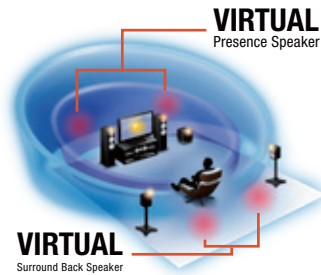

Related Products

- MusicCast 50 • MusicCast 20 • MusicCast SUB 100

Multi-room Audio

MusicCast

MusicCast takes the headache out of multi-room audio. Simply connect all MusicCast devices to the same network and start sharing audio throughout the home. Take MusicCast for a test drive by downloading the free MusicCast app and using it demo mode.

A World of Music

Streaming Services

Explore a world of music with music streaming services* built-in. Syncing your playlists and song likes from your smart phone or computer to the RX-V585, music streaming services make it impossibly easy to either listen to your faves or discover new music.

* Music streaming service availability varies by region.

Easily Experience 9.1-channel Realism

Virtual Speaker Technology

With the power of CINEMA DSP 3D, the Virtual Presence Speaker function makes full use of centre and surround speakers to create audible information from where presence (height) speakers are normally installed. In addition, this model also features a Virtual Surround Back Speaker function. Even without using surround back speakers, you can experience more natural surround sound thanks to CINEMA DSP 3D playback — giving you the virtual equivalent of up to 9.1-channel surround, even with a 5.1-speaker configuration.

* Dolby Atmos and DTS: X signals cannot be used with these virtual features.

Install with Ease

AV Setup Guide

No worries, no confusion. Use this special app and get expert assistance with cable connections between the AV receiver and source devices. It even guides you through various other settings such as speaker connections, TV and source device connections and power amplifier assignments.