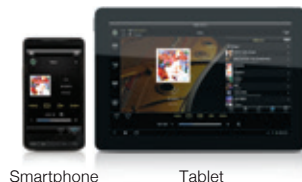

Let's Talk

Alexa on MusicCast

"Alexa, ask MusicCast to play Favourite 1 in the Kitchen." With Alexa voice control integration, all you have to do is ask. The RX-V585 name offers full compatibility with Amazon's range of voice control devices. Welcome to the smart home.

* Availability of voice command control via Amazon Alexa varies by region.

Easy Operation, Detailed Settings

AV Controller App

This easy-to-use app lets you conveniently and 'smartly' control your AV receiver's power, volume, input selections, DSP modes — and much, much more — from an iOS or Android™ device. You can also use as many as 23 different languages and customise the interface by hiding unused icons and renaming functions. A tablet version is also available.