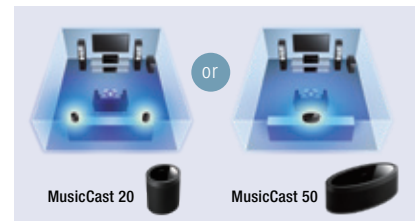

Easy Sound Optimisation

YPAO™

YPAO (Yamaha Parametric room Acoustic Optimizer) analyses the room acoustics and your system, then precisely adjusts various audio parameters to provide the best sound for your room. Simply by placing the supplied microphone at your listening position and switching YPAO on, the system is automatically tuned for optimum performance in your home theatre room.

Free and Easy Placement

Wireless Surround Speakers

Combine this AV receiver with the MusicCast 50 or MusicCast 20 wireless streaming speaker and enjoy the amazing convenience of creating a home theatre with wireless rear speakers. What's more, you get stunningly realistic sound with a clean, clutter-free setup. Easily turn your current living room into a special entertainment environment where you can fully enjoy movies and music.