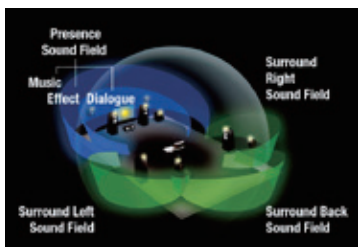

- Music streaming services built-in
- HDMI® (4 in / 1 out) with Dolby Vision™ and Hybrid Log-Gamma

The RX-V585 offered with black and titanium finish available in some areas.

Explore Every Dimension

Dolby Atmos® and DTS:X™

Compatibility with these amazing sound technologies transports you from an ordinary moment into an extraordinary experience. They deliver breathtakingly rich and realistic surround sound, positioning and moving individual sounds to any virtual point in your room, including objects moving overhead. Experience the overwhelming realistic movement and immersion in videos — right in your home theatre room.

Immerse Yourself in the Sound

CINEMA DSP 3D

This unique Yamaha proprietary sound field creation technology, was created by combining measured sound field data with digital signal processing. Yamaha collected sound field data from famous concert halls and music clubs around the world, utilising its wealth of experience in the fields of concert hall design, public address and mixing. By digitizing that vast trove of information and incorporating it into dedicated LSI devices, it effectively reproduces the spaces of those concert halls on home equipment. Immerse yourself in the astounding realism of your movies, and enter a world of profound theatre sound.

Easy Sound Optimisation

YPAO™

YPAO (Yamaha Parametric room Acoustic Optimizer) analyses the room acoustics and your system, then precisely adjusts various audio parameters to provide the best sound for your room. Simply by placing the supplied microphone at your listening position and switching YPAO on, the system is automatically tuned for optimum performance in your home theatre room.