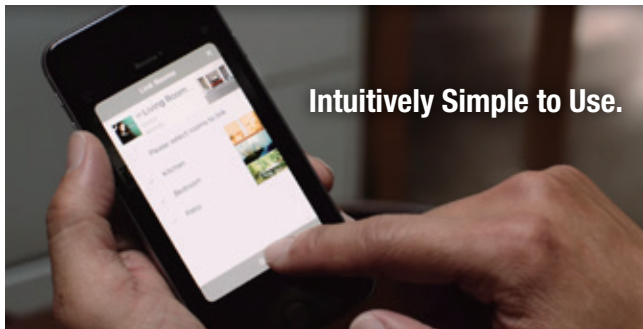

• Music Enhancer Brilliant and Lively

The Compressed Music Enhancer from Yamaha is now optimised for Bluetooth audio transmissions to ensure that your music will have vivid, energetic sound quality during wireless playback.

Let's Talk

Alexa on MusicCast

"Alexa, ask MusicCast to play Favourite 1 in the Kitchen." With Alexa voice control integration, all you have to do is ask. The RX-V585 name offers full compatibility with Amazon's range of voice control devices. Welcome to the smart home.