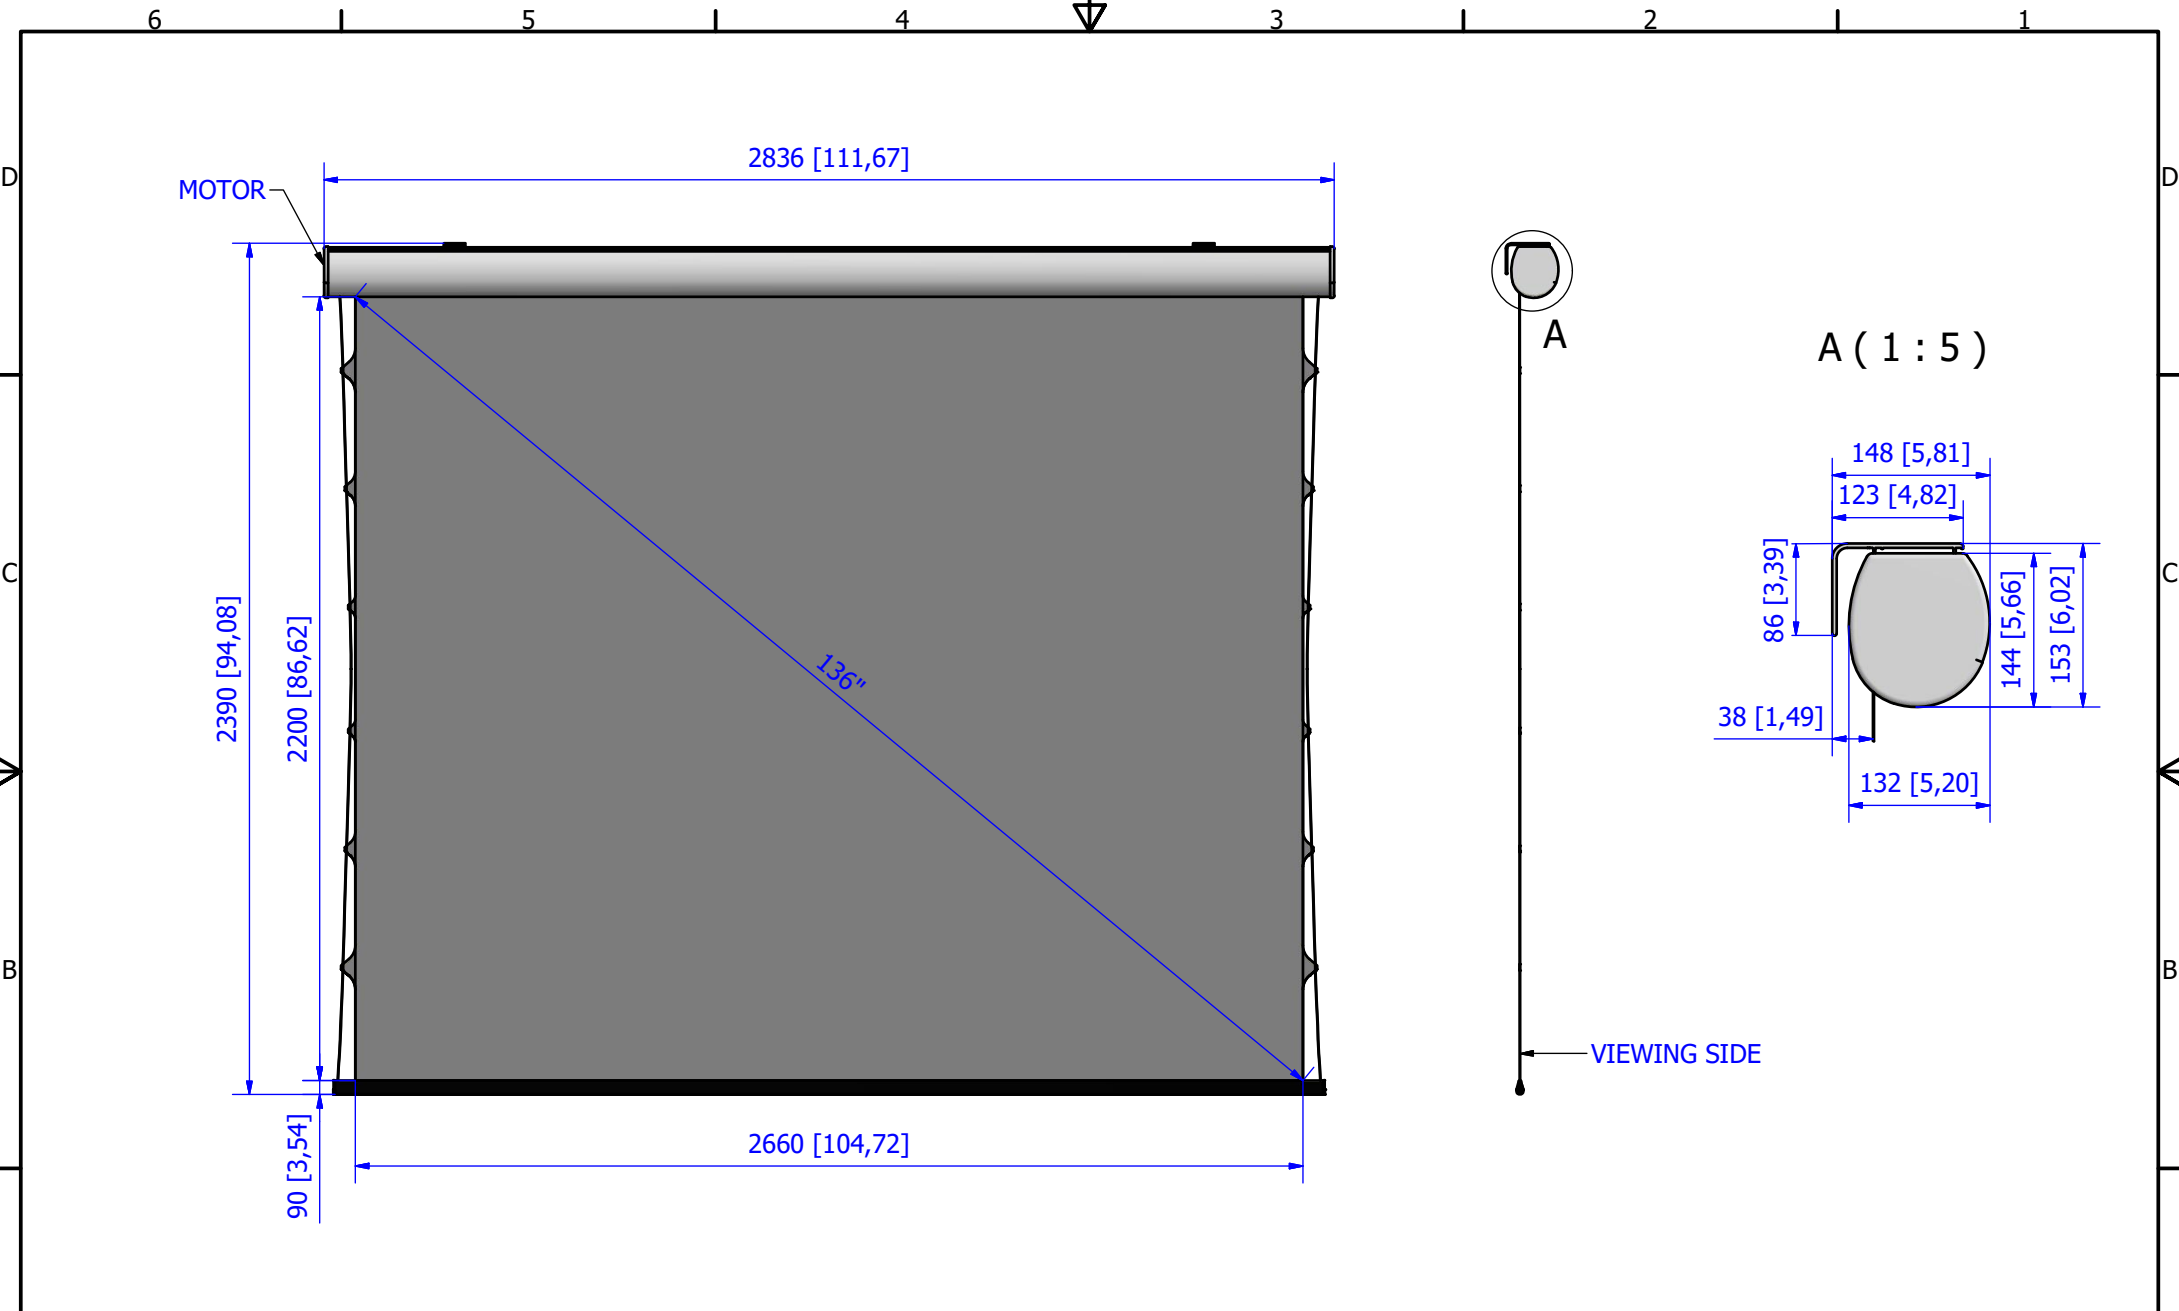

Please notice that all dimensions are subject to conventional industry tolerances.

Dimensions are in mm [inches]		PRODUCT CODE:	CUSTOM
MODEL:	EDGE FREE TENS VIEWING AREA 223x200 [88x7] NO HEADER NO BORDERS	Shipping dimensions: weight 25 kg weight 55 lbs dimension 260x16x16 cm dimension 102x6x6 inch	Net weight: 21 kg 46 lbs
SIZE:	Rev.00	SCALE:	1:15
		SHEET:	1 / 1

Please notice that all dimensions are subject to conventional industry tolerances.

Dimensions are in mm [inches]		PRODUCT CODE:	CUSTOM
MODEL:	EDGE FREE TENS VIEWING AREA 244x212 [96x8] NO HEADER NO BORDERS	Shipping dimensions: weight 27 kg weight 60 lbs dimension 280x16x16 cm dimension 102x6x6 inch	Net weight: 23 kg 51 lbs
SIZE:	Rev.00	SCALE:	1:15
		SHEET:	1 / 1

Please notice that all dimensions are subject to conventional industry tollerances.

Dimensions are in mm [inches]		PRODUCT CODE:	CUSTOM
MODEL:	EDGE FREE TENS VIEWING AREA 266x220 [105x87] NO HEADER NO BORDERS	Shipping dimensions:	Net weight:
		weight 28 kg weight 62 lbs dimension 305x16x16 cm dimension 120x6x6 inch	24 kg 53 lbs
		SIZE:	SCALE: SHEET:
		Rev.00	1:15 1 / 1

Please notice that all dimensions are subject to conventional industry tolerances.

Dimensions are in mm [inches]		PRODUCT CODE:	CUSTOM
MODEL:	EDGE FREE TENS VIEWING AREA 280x208 [110x82] NO HEADER NO BORDERS	Shipping dimensions: weight 30 kg weight 66 lbs dimension 320x16x16 cm dimension 126x6x6 inch	Net weight: 26 kg 57 lbs
		SIZE:	SCALE: SHEET:
		Rev.00	1:15 1 / 1