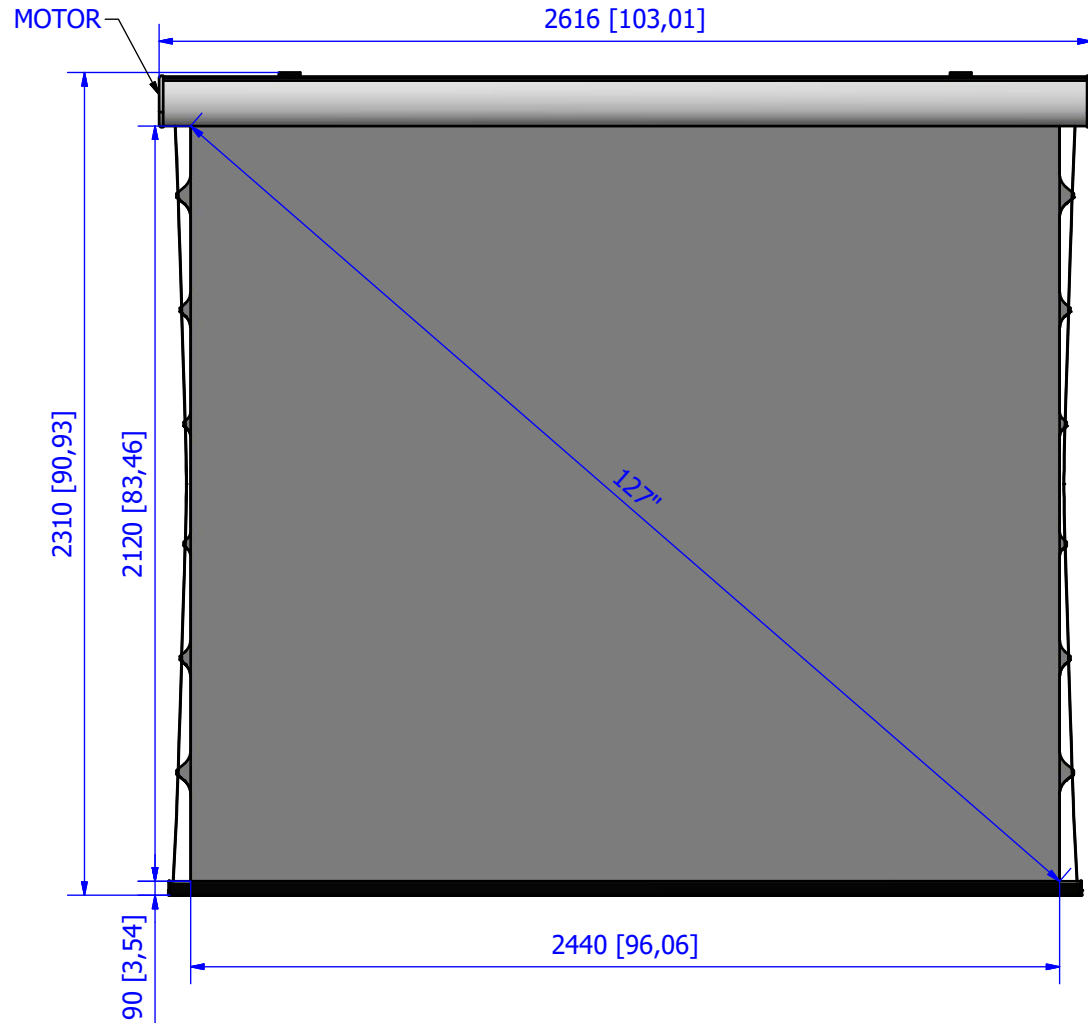

Please notice that all dimensions are subject to conventional industry tolerances.

Dimensions are in mm [inches]		PRODUCT CODE:	CUSTOM
MODEL:	EDGE FREE TENS VIEWING AREA 223x200 [88x7] NO HEADER NO BORDERS	Shipping dimensions: weight 25 kg weight 55 lbs dimension 260x16x16 cm dimension 102x6x6 inch	Net weight: 21 kg 46 lbs
SIZE:	Rev.00	SCALE:	1:15
		SHEET:	1 / 1

Please notice that all dimensions are subject to conventional industry tolerances.

Dimensions are in mm [inches]		PRODUCT CODE:	CUSTOM
MODEL:	EDGE FREE TENS VIEWING AREA 244x212 [96x8] NO HEADER NO BORDERS	Shipping dimensions: weight 27 kg weight 60 lbs dimension 280x16x16 cm dimension 102x6x6 inch	Net weight: 23 kg 51 lbs
SIZE:	Rev.00	SCALE:	1:15
		SHEET:	1 / 1

Please notice that all dimensions are subject to conventional industry tollerances.

Dimensions are in mm [inches]		PRODUCT CODE:	CUSTOM
MODEL:	EDGE FREE TENS VIEWING AREA 266x220 [105x87] NO HEADER NO BORDERS	Shipping dimensions:	Net weight:
		weight 28 kg weight 62 lbs dimension 305x16x16 cm dimension 120x6x6 inch	24 kg 53 lbs
		SIZE:	SCALE: SHEET:
		Rev.00	1:15 1 / 1

Please notice that all dimensions are subject to conventional industry tolerances.

Dimensions are in mm [inches]		PRODUCT CODE:	CUSTOM
MODEL:	EDGE FREE TENS VIEWING AREA 280x208 [110x82] NO HEADER NO BORDERS	Shipping dimensions: weight 30 kg weight 66 lbs dimension 320x16x16 cm dimension 126x6x6 inch	Net weight: 26 kg 57 lbs
		SIZE:	SCALE: SHEET:
		Rev.00	1:15 1 / 1