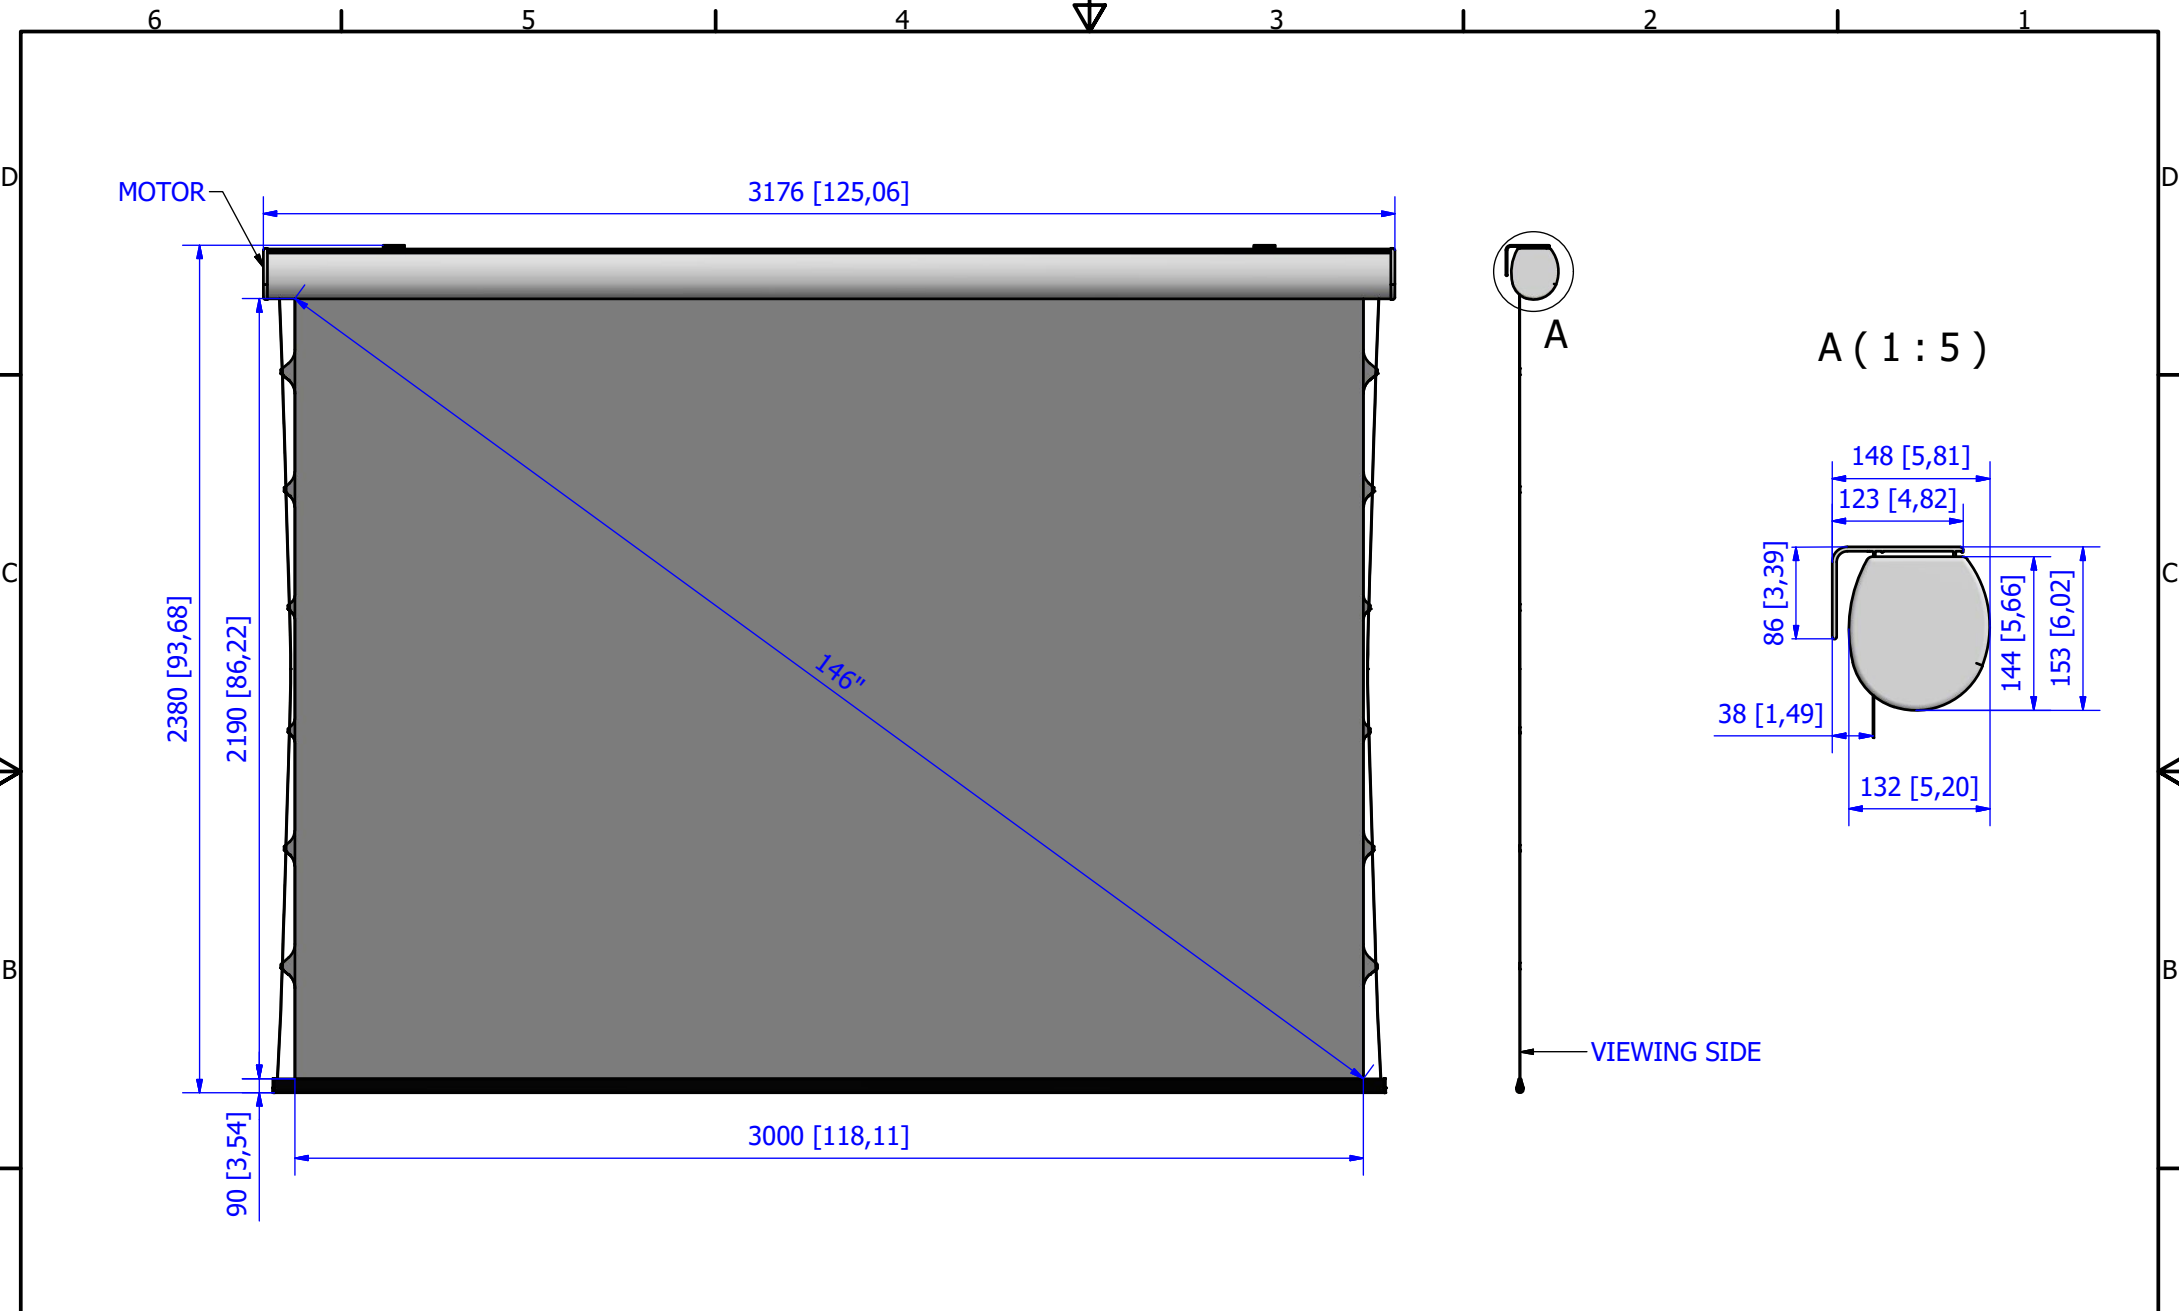

Please notice that all dimensions are subject to conventional industry tolerances.

Dimensions are in mm [inches]		PRODUCT CODE:	CUSTOM
MODEL:	EDGE FREE TENS VIEWING AREA 244x212 [96x8] NO HEADER NO BORDERS	Shipping dimensions: weight 27 kg weight 60 lbs dimension 280x16x16 cm dimension 102x6x6 inch	Net weight: 23 kg 51 lbs
SIZE:	Rev.00	SCALE:	1:15
		SHEET:	1 / 1

Please notice that all dimensions are subject to conventional industry tollerances.

Dimensions are in mm [inches]		PRODUCT CODE:	CUSTOM
MODEL:	EDGE FREE TENS VIEWING AREA 266x220 [105x87] NO HEADER NO BORDERS	Shipping dimensions:	Net weight:
		weight 28 kg weight 62 lbs dimension 305x16x16 cm dimension 120x6x6 inch	24 kg 53 lbs
		SIZE:	SCALE: SHEET:
		Rev.00	1:15 1 / 1

Please notice that all dimensions are subject to conventional industry tolerances.

Dimensions are in mm [inches]		PRODUCT CODE:	CUSTOM
MODEL:	EDGE FREE TENS VIEWING AREA 280x208 [110x82] NO HEADER NO BORDERS	Shipping dimensions: weight 30 kg weight 66 lbs dimension 320x16x16 cm dimension 126x6x6 inch	Net weight: 26 kg 57 lbs
		SIZE:	SCALE: SHEET:
		Rev.00	1:15 1 / 1

Please notice that all dimensions are subject to conventional industry tolerances.

Dimensions are in mm [inches]		PRODUCT CODE:	CUSTOM
MODEL:	EDGE FREE TENS VIEWING AREA 300x219 [118x86] NO HEADER NO BORDERS	Shipping dimensions: weight 32 kg weight 71 lbs dimension 340x16x16 cm dimension 134x6x6 inch	Net weight: 28 kg 62 lbs
SIZE:	Rev.00	SCALE:	1:15
		SHEET:	1 / 1