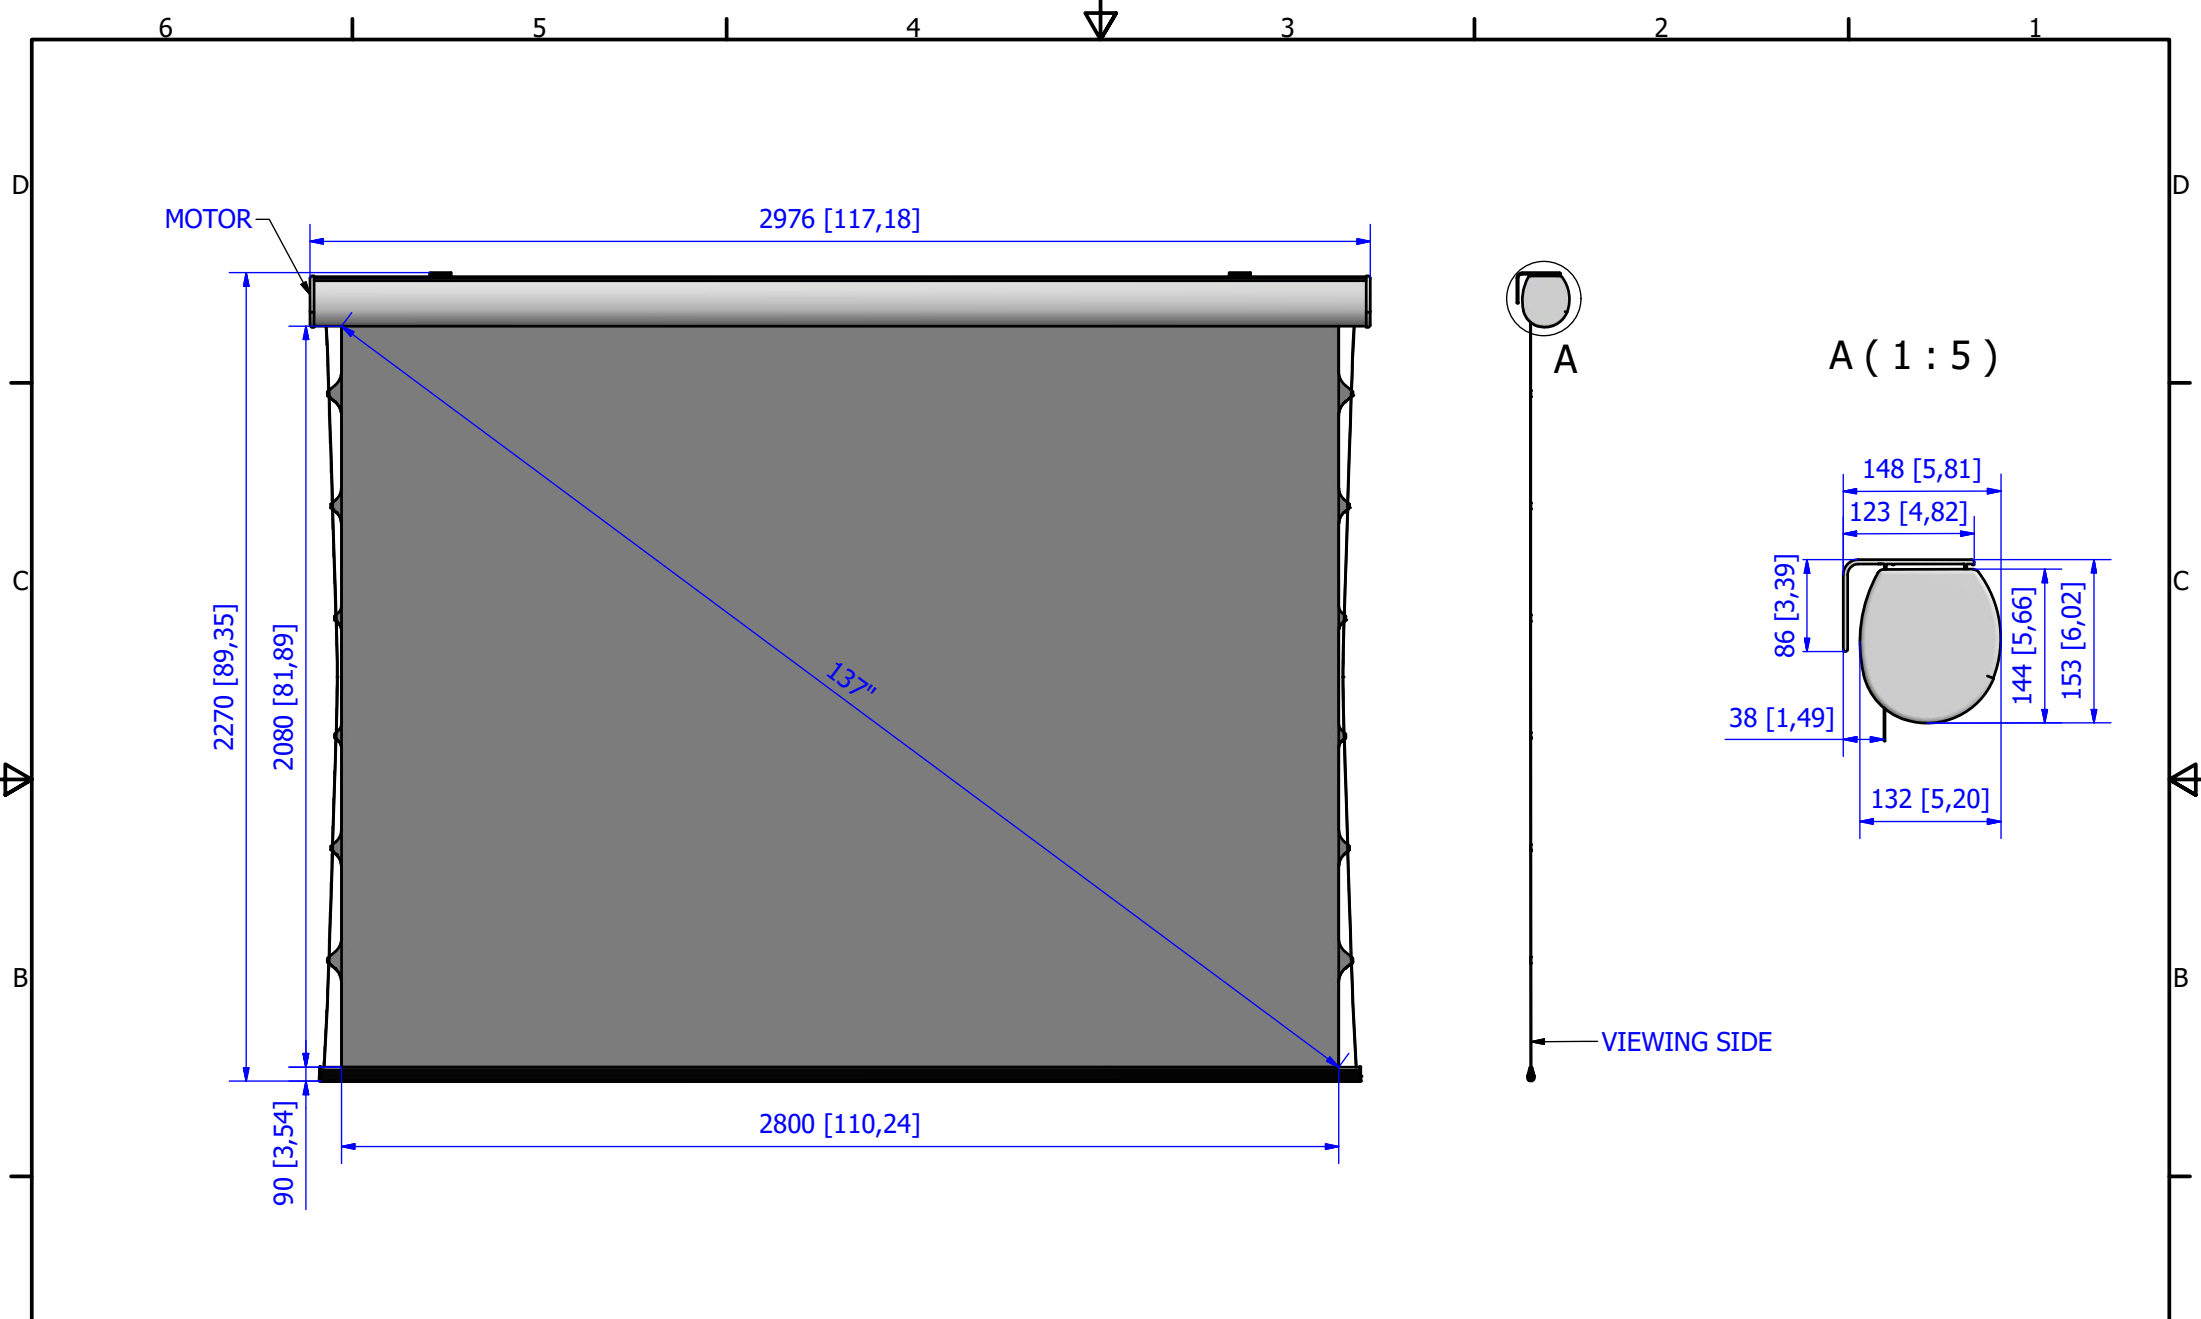

Please notice that all dimensions are subject to conventional industry tolerances.

Dimensions are in mm [inches]		PRODUCT CODE:	CUSTOM
MODEL:	EDGE FREE TENS VIEWING AREA 244x212 [96x8] NO HEADER NO BORDERS	Shipping dimensions: weight 27 kg weight 60 lbs dimension 280x16x16 cm dimension 102x6x6 inch	Net weight: 23 kg 51 lbs
SIZE:	Rev.00	SCALE:	1:15
		SHEET:	1 / 1

Please notice that all dimensions are subject to conventional industry tollerances.

Dimensions are in mm [inches]		PRODUCT CODE:	CUSTOM
MODEL:	EDGE FREE TENS VIEWING AREA 266x220 [105x87] NO HEADER NO BORDERS	Shipping dimensions:	Net weight:
		weight 28 kg weight 62 lbs dimension 305x16x16 cm dimension 120x6x6 inch	24 kg 53 lbs
		SIZE:	SCALE: SHEET:
		Rev.00	1:15 1 / 1

Please notice that all dimensions are subject to conventional industry tolerances.

Dimensions are in mm [inches]		PRODUCT CODE:	CUSTOM
MODEL:	EDGE FREE TENS VIEWING AREA 280x208 [110x82] NO HEADER NO BORDERS	Shipping dimensions: weight 30 kg weight 66 lbs dimension 320x16x16 cm dimension 126x6x6 inch	Net weight: 26 kg 57 lbs
		SIZE:	SCALE: SHEET:
		Rev.00	1:15 1 / 1

Please notice that all dimensions are subject to conventional industry tolerances.

Dimensions are in mm [inches]		PRODUCT CODE:	CUSTOM
MODEL:	EDGE FREE TENS VIEWING AREA 300x219 [118x86] NO HEADER NO BORDERS	Shipping dimensions: weight 32 kg weight 71 lbs dimension 340x16x16 cm dimension 134x6x6 inch	Net weight: 28 kg 62 lbs
SIZE:	Rev.00	SCALE:	1:15
		SHEET:	1 / 1