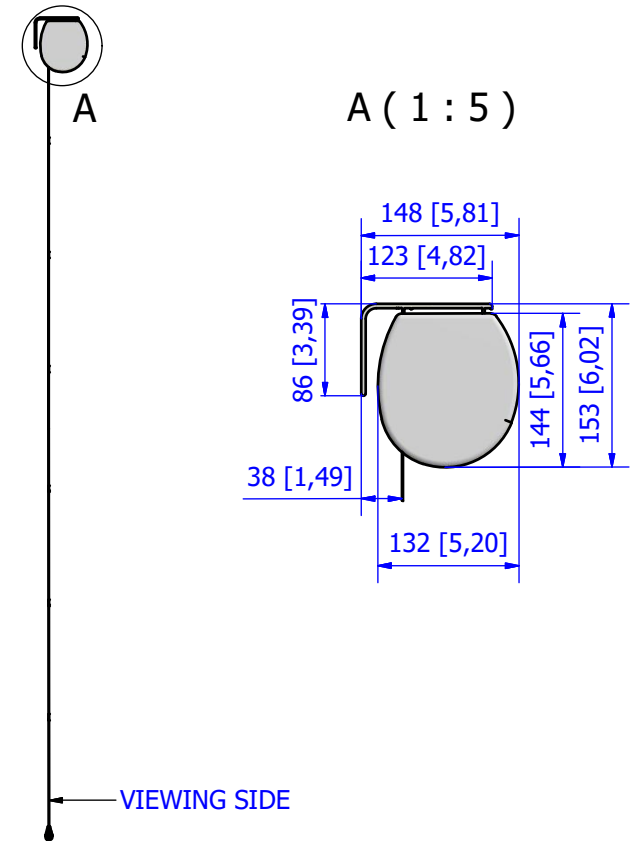

Please notice that all dimensions are subject to conventional industry tolerances.

Dimensions are in mm [inches]		PRODUCT CODE:	CUSTOM
MODEL:	EDGE FREE TENS VIEWING AREA 223x200 [88x7] NO HEADER NO BORDERS	Shipping dimensions: weight 25 kg weight 55 lbs dimension 260x16x16 cm dimension 102x6x6 inch	Net weight: 21 kg 46 lbs
SIZE:	Rev.00	SCALE:	1:15
		SHEET:	1 / 1

Please notice that all dimensions are subject to conventional industry tolerances.

Dimensions are in mm [inches]		PRODUCT CODE:	CUSTOM
MODEL:	EDGE FREE TENS VIEWING AREA 244x212 [96x8] NO HEADER NO BORDERS	Shipping dimensions: weight 27 kg weight 60 lbs dimension 280x16x16 cm dimension 102x6x6 inch	Net weight: 23 kg 51 lbs
SIZE:	Rev.00	SCALE:	1:15
		SHEET:	1 / 1

Please notice that all dimensions are subject to conventional industry tollerances.

Dimensions are in mm [inches]		PRODUCT CODE:	CUSTOM
MODEL:	EDGE FREE TENS VIEWING AREA 266x220 [105x87] NO HEADER NO BORDERS	Shipping dimensions:	Net weight:
		weight 28 kg weight 62 lbs dimension 305x16x16 cm dimension 120x6x6 inch	24 kg 53 lbs
		SIZE:	SCALE: SHEET:
		Rev.00	1:15 1 / 1

Please notice that all dimensions are subject to conventional industry tolerances.

Dimensions are in mm [inches]		PRODUCT CODE:	CUSTOM
MODEL:	EDGE FREE TENS VIEWING AREA 280x208 [110x82] NO HEADER NO BORDERS	Shipping dimensions: weight 30 kg weight 66 lbs dimension 320x16x16 cm dimension 126x6x6 inch	Net weight: 26 kg 57 lbs
		SIZE:	SCALE: SHEET:
		Rev.00	1:15 1 / 1