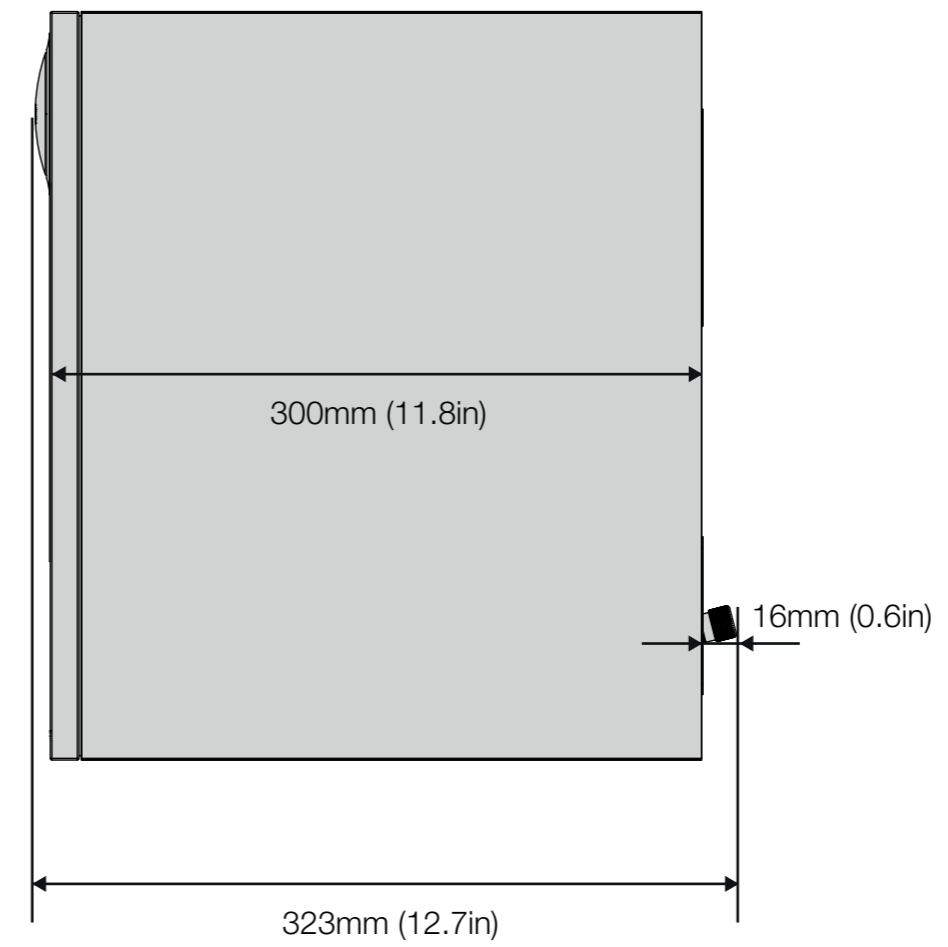

SIDE (WITH GRILLE)

FRONT

SIDE

BACK

TOP

CABINET BASE
STAND SCREW ALIGNMENT