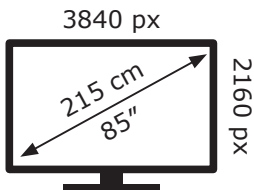

ENERG

TCL

85C955X1

145 kWh/1000h

ABCDEF**G**

425 kWh/1000h

ENERG

TCL