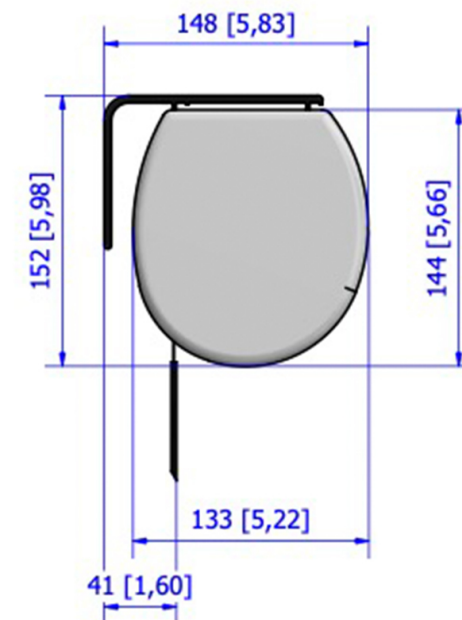

A (1:3)

B (1:2)

Dimensions are in mm [inch]			Description: Apollo Motion		Codice univoco:	Product Code:	
According on the required fabric, a welding line may be present			Weight: 23kg	Shipping weight: 27kg	Encumbrance: 284x16x15	Drawer: A.A	VCode:
Please notice that all dimensions are subject to conventional industry tollerances					Shipping dimensions: 304x18x18	Date: 04/05/2023	Sheet: A3 Scale: 1 : 16